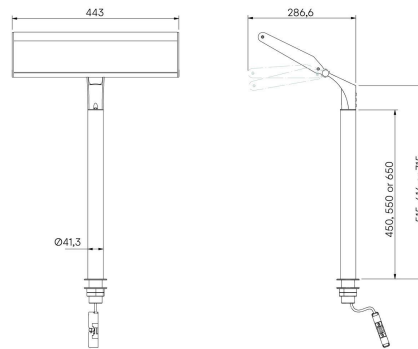

### Configured Product

Finish \_\_\_\_\_

TBC

End Caps \_\_\_\_\_

TBD

Stem Height \_\_\_\_\_

TBC

Versatile task lighting system, designed to provide good quality working light whilst enhancing alertness, improving mood and sleep.