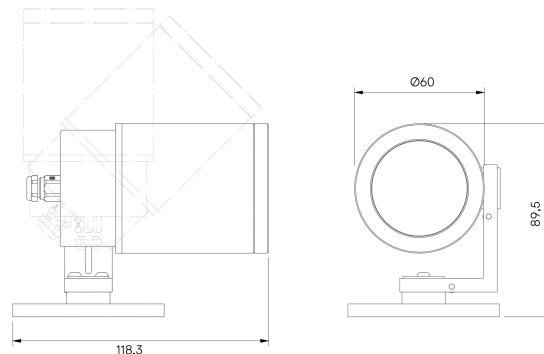

STOANE LIGHTING

EQUIPMENT DESIGN + MANUFACTURE

Frog Type X Zoom STD-000372-0010

High-performance exterior spotlight system, for surface mounting to illuminate exterior architectural details and landscape illumination.

Product Description

The Frog Type X Zoom is an IP66 exterior rated, adjustable and lockable spotlight.

Constructed from precision-machined recycled aluminium, the spotlight features an anodised and powder-coated finish for enhanced durability and aesthetics.

Provided with Zoom optics allowing adjustment from Narrow to Wide Flood beam options.

Key Features

- Sustainable construction: made from recycled aluminium with a weather resistant long-lasting anodised and powder-coated finish. Specialist finishes available on request.
- Zoomable beam allowing easy adjustment from Narrow to Wide Flood.
- Spike mount is also available.
- Advanced dimming options: DALI, 0-10V, DMX and Wireless dimming, down to 0.1%.
- High-performance lighting: up to 98 CRI LEDs with interchangeable optical systems.