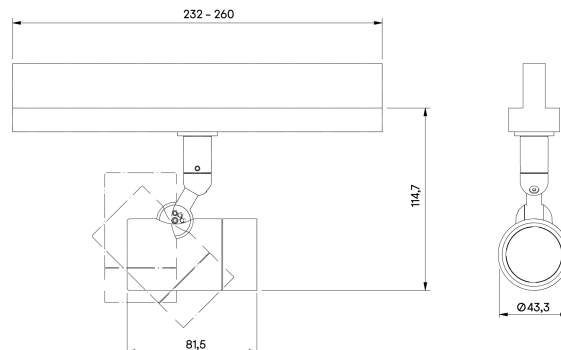

STOANE LIGHTING

EQUIPMENT DESIGN + MANUFACTURE

ZTA.35.Mains Track STD-000346-0025

Modular high-performance, mains track-mounted spotlight system, for interior architectural applications such as Museums, Galleries, Retail and Workplace environments. Engineered for exceptional durability, maintainability, re-manufacturability, and recyclability, this spotlight sets a new standard for sustainable design.

Easily interchangeable between fixed and Zoom optics.

Product Description

ZTA.35.Mains Track is constructed from extruded and precision-machined recycled aluminium, the spotlight features an anodised and powder-coated finish for enhanced durability and aesthetics.

Compatible with 3-circuit adapters for 120-277V Stucchi, Eutrac, Global Pulse, and other track systems, this spotlight includes integral dimming control gear.

The spotlight can accommodate up to two lens accessories with fixed optics or a single lens accessory with Zoom and multiple attachments, making it highly customisable for various lighting needs.

Key Features

- Sustainable construction: made from recycled aluminium with a long-lasting anodised and powder-coated finish. Specialist finishes available on request.
- Fixed optics can be easily swapped to Zoom.
- Versatile adjustment: 363° pan rotation and 130° tilt with a lockable spot.