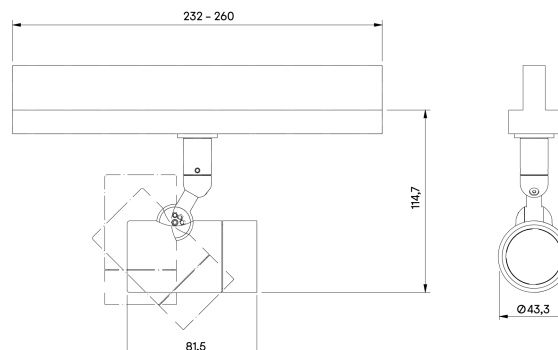

STOANE LIGHTING

EQUIPMENT DESIGN + MANUFACTURE

ZTA.35.Mains Track STD-000346-0015

Modular high-performance, mains track-mounted spotlight system, for interior architectural applications such as Museums, Galleries, Retail and Workplace environments. Engineered for exceptional durability, maintainability, re-manufacturability, and recyclability, this spotlight sets a new standard for sustainable design.

Easily interchangeable between fixed and Zoom optics.

Product Description

ZTA.35.Mains Track is constructed from extruded and precision-machined recycled aluminium, the spotlight features an anodised and powder-coated finish for enhanced durability and aesthetics.

Compatible with 3-circuit adapters for 120-277V Stucchi, Eutrac, Global Pulse, and other track systems, this spotlight includes integral dimming control gear.

The spotlight can accommodate up to two lens accessories with fixed optics or a single lens accessory with Zoom and multiple attachments, making it highly customisable for various lighting needs.

Key Features

- Sustainable construction: made from recycled aluminium with a long-lasting anodised and powder-coated finish. Specialist finishes available on request.
- Fixed optics can be easily swapped to Zoom.
- Versatile adjustment: 363° pan rotation and 130° tilt with a lockable spot.