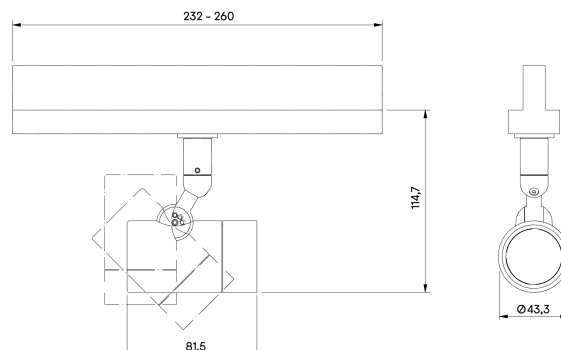

STOANE LIGHTING

EQUIPMENT DESIGN + MANUFACTURE

ZTA.35.Mains Track STD-000346-0007

Modular high-performance, mains track-mounted spotlight system, for interior architectural applications such as Museums, Galleries, Retail and Workplace environments. Engineered for exceptional durability, maintainability, re-manufacturability, and recyclability, this spotlight sets a new standard for sustainable design.

Easily interchangeable between fixed and Zoom optics.

Product Description

ZTA.35.Mains Track is constructed from extruded and precision-machined recycled aluminium, the spotlight features an anodised and powder-coated finish for enhanced durability and aesthetics.

Compatible with 3-circuit adapters for 120-277V Stucchi, Eutrac, Global Pulse, and other track systems, this spotlight includes integral dimming control gear.

The spotlight can accommodate up to two lens accessories with fixed optics or a single lens accessory with Zoom and multiple attachments, making it highly customisable for various lighting needs.

Key Features

- Sustainable construction: made from recycled aluminium with a long-lasting anodised and powder-coated finish. Specialist finishes available on request.
- Fixed optics can be easily swapped to Zoom.
- Versatile adjustment: 363° pan rotation and 130° tilt with a lockable spot.