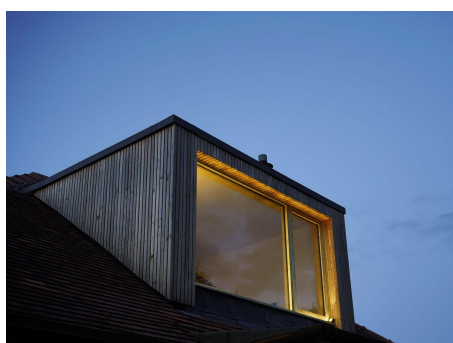

## Product Description

The Exterior Niche is a small form factor IP66 exterior rated, adjustable and lockable linear framing light. Designed to produce a linear beam spread to illuminate window reveals and architectural details, the product is designed to be located in the corners of these details and is both adjustable and lockable with (removable) glare baffles.

## Key Features

- Sustainable construction: made from recycled aluminium with a weather resistant long-lasting anodised and powder-coated finish. Specialist finishes available on request.
- Small form factor with high efficiency beam distribution to frame large window or architectural details from the corner.
- Adjustable and lockable system with glare control and custom mounting options available on request.
- Advanced dimming options: DALI, 0-10V, DMX and Wireless dimming, down to 0.1%.
- High-performance lighting: up to 97 CRI LEDs with interchangeable optical systems.