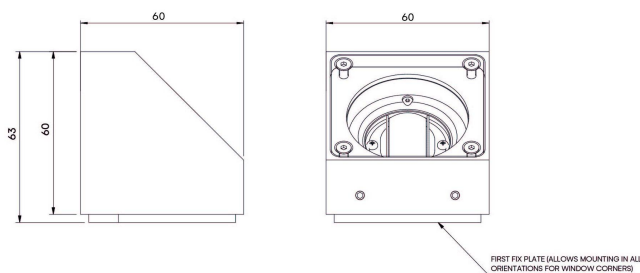

### Configured Product

CCT \_\_\_\_\_

Custom

Finish \_\_\_\_\_

Matt Black

Cable Length \_\_\_\_\_

500mm

Exterior linear framing system, for exterior window reveals and architectural details.

## Product Description

The Exterior Niche is a small form factor IP66 exterior rated, adjustable and lockable linear framing light. Designed to produce a linear beam spread to illuminate window reveals and architectural details, the product is designed to be located in the corners of these details and is both adjustable and lockable with (removable) glare baffles.