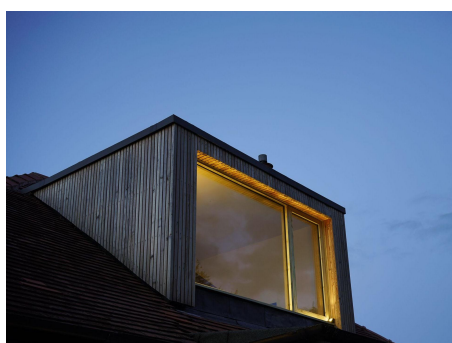

500mm

Exterior linear framing system, for exterior window reveals and architectural details.

Product Description

The Exterior Niche is a small form factor IP66 exterior rated, adjustable and lockable linear framing light. Designed to produce a linear beam spread to illuminate window reveals and architectural details, the product is designed to be located in the corners of these details and is both adjustable and lockable with (removable) glare baffles.

Key Features

- Sustainable construction: made from recycled aluminium with a weather resistant long-lasting anodised and powder-coated finish. Specialist finishes available on request.
- Small form factor with high efficiency beam distribution to frame large window or architectural details from the corner.
- Adjustable and lockable system with glare control and custom mounting options available on request.
- Advanced dimming options: DALI, 0-10V, DMX and Wireless dimming, down to 0.1%.
- High-performance lighting: up to 97 CRI LEDs with interchangeable optical systems.