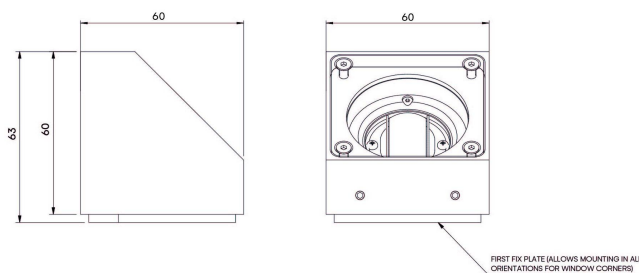

Exterior Niche

STD-000344-0021

Configured Product

CCT _____

3000K

Finish _____

Matt Black

Cable Length _____

500mm

Exterior linear framing system, for exterior window reveals and architectural details.

Product Description

The Exterior Niche is a small form factor IP66 exterior rated, adjustable and lockable linear framing light. Designed to produce a linear beam spread to illuminate window reveals and architectural details, the product is designed to be located in the corners of these details and is both adjustable and lockable with (removable) glare baffles.