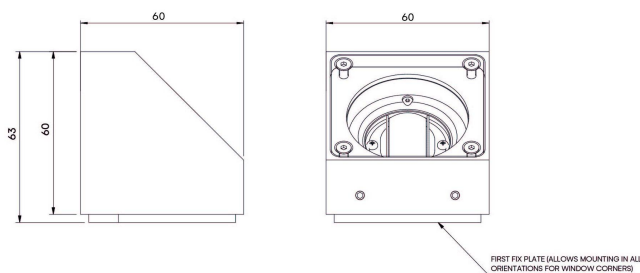

Exterior Niche

STD-000344-0019

Configured Product

CCT _____

2700K

Finish _____

Custom Anodised

Cable Length _____

500mm

Exterior linear framing system, for exterior window reveals and architectural details.

Product Description

The Exterior Niche is a small form factor IP66 exterior rated, adjustable and lockable linear framing light. Designed to produce a linear beam spread to illuminate window reveals and architectural details, the product is designed to be located in the corners of these details and is both adjustable and lockable with (removable) glare baffles.