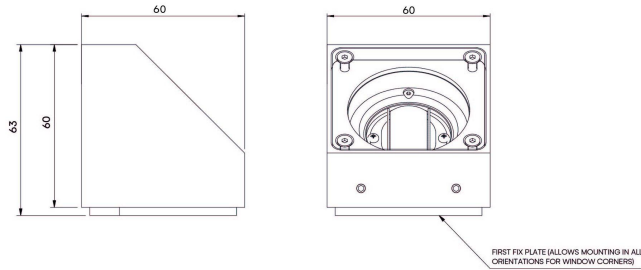

Exterior Niche

STD-000344-0018

Configured Product

CCT _____

2700K

Finish _____

Matt Black

Cable Length _____

500mm

Exterior linear framing system, for exterior window reveals and architectural details.

Product Description

The Exterior Niche is a small form factor IP66 exterior rated, adjustable and lockable linear framing light. Designed to produce a linear beam spread to illuminate window reveals and architectural details, the product is designed to be located in the corners of these details and is both adjustable and lockable with (removable) glare baffles.