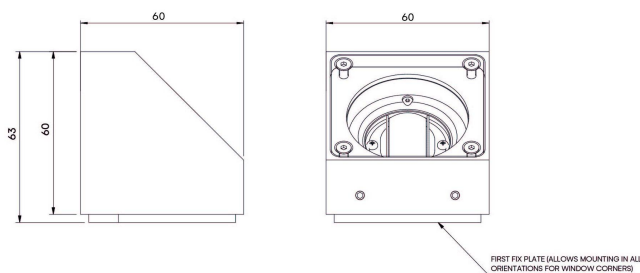

Exterior Niche

STD-000344-0016

Configured Product

CCT _____

Custom

Finish _____

TBC

Cable Length _____

TBC

Exterior linear framing system, for exterior window reveals and architectural details.

Product Description

The Exterior Niche is a small form factor IP66 exterior rated, adjustable and lockable linear framing light. Designed to produce a linear beam spread to illuminate window reveals and architectural details, the product is designed to be located in the corners of these details and is both adjustable and lockable with (removable) glare baffles.

4000K · 219lm · 110lm/W

Light distribution Linear 14.7° x 102.6°

Lumen maintenance L70 B50 >66,000 hours

Colour consistency 2 SDCM

Colour maintenance $\pm 0.007 \Delta u'v'$

IP rating IP66

Weight 0.4kg

Service Commitment