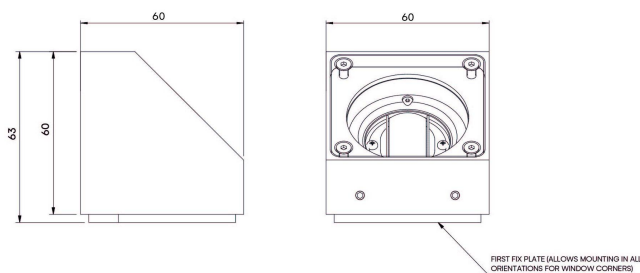

Exterior Niche

STD-000344-0016

Configured Product

CCT _____

Custom

Finish _____

TBC

Cable Length _____

TBC

Exterior linear framing system, for exterior window reveals and architectural details.

Product Description

The Exterior Niche is a small form factor IP66 exterior rated, adjustable and lockable linear framing light. Designed to produce a linear beam spread to illuminate window reveals and architectural details, the product is designed to be located in the corners of these details and is both adjustable and lockable with (removable) glare baffles.