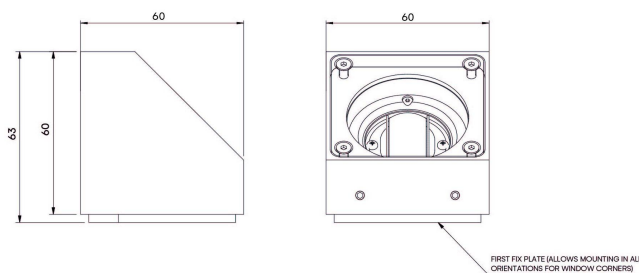

Exterior Niche

STD-000344-0015

Configured Product

CCT _____

TBC

Finish _____

Custom Painted

Cable Length _____

TBC

Exterior linear framing system, for exterior window reveals and architectural details.

Product Description

The Exterior Niche is a small form factor IP66 exterior rated, adjustable and lockable linear framing light. Designed to produce a linear beam spread to illuminate window reveals and architectural details, the product is designed to be located in the corners of these details and is both adjustable and lockable with (removable) glare baffles.

4000K · 219lm · 110lm/W

Light distribution Linear 14.7° x 102.6°

Lumen maintenance L70 B50 >66,000 hours

Colour consistency 2 SDCM

Colour maintenance $\pm 0.007 \Delta u'v'$

IP rating IP66

Weight 0.4kg

Service Commitment