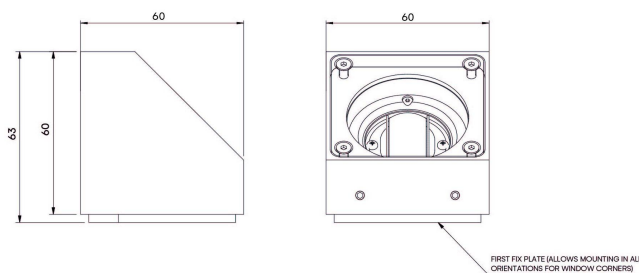

Exterior linear framing system, for exterior window reveals and architectural details.

Product Description

The Exterior Niche is a small form factor IP66 exterior rated, adjustable and lockable linear framing light. Designed to produce a linear beam spread to illuminate window reveals and architectural details, the product is designed to be located in the corners of these details and is both adjustable and lockable with (removable) glare baffles.

Key Features

- Sustainable construction: made from recycled aluminium with a weather resistant long-lasting anodised and powder-coated finish. Specialist finishes available on request.
- Small form factor with high efficiency beam distribution to frame large window or architectural details from the corner.
- Adjustable and lockable system with glare control and custom mounting options available on request.
- Advanced dimming options: DALI, 0-10V, DMX and Wireless dimming, down to 0.1%.
- High-performance lighting: up to 97 CRI LEDs with interchangeable optical systems.