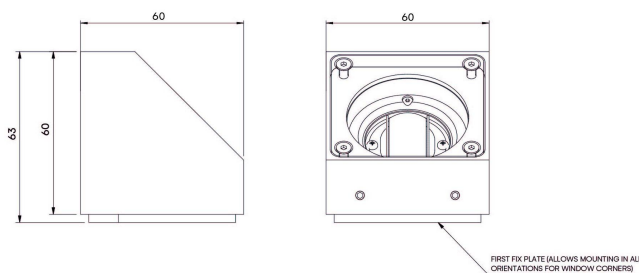

Exterior Niche

STD-000344-0015

Configured Product

CCT _____

TBC

Finish _____

Custom Painted

Cable Length _____

TBC

Exterior linear framing system, for exterior window reveals and architectural details.

Product Description

The Exterior Niche is a small form factor IP66 exterior rated, adjustable and lockable linear framing light. Designed to produce a linear beam spread to illuminate window reveals and architectural details, the product is designed to be located in the corners of these details and is both adjustable and lockable with (removable) glare baffles.