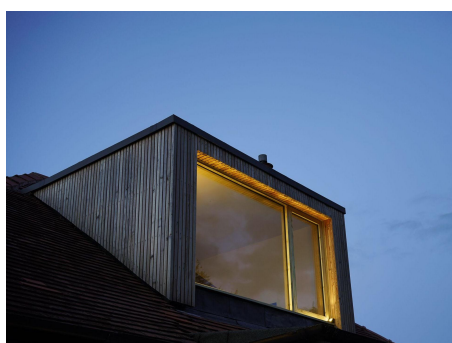

### Configured Product

CCT \_\_\_\_\_

TBC

Finish \_\_\_\_\_

Custom Painted

Cable Length \_\_\_\_\_

TBC

Exterior linear framing system, for exterior window reveals and architectural details.

## Product Description

The Exterior Niche is a small form factor IP66 exterior rated, adjustable and lockable linear framing light. Designed to produce a linear beam spread to illuminate window reveals and architectural details, the product is designed to be located in the corners of these details and is both adjustable and lockable with (removable) glare baffles.

## Key Features

- Sustainable construction: made from recycled aluminium with a weather resistant long-lasting anodised and powder-coated finish. Specialist finishes available on request.
- Small form factor with high efficiency beam distribution to frame large window or architectural details from the corner.
- Adjustable and lockable system with glare control and custom mounting options available on request.
- Advanced dimming options: DALI, 0-10V, DMX and Wireless dimming, down to 0.1%.
- High-performance lighting: up to 97 CRI LEDs with interchangeable optical systems.