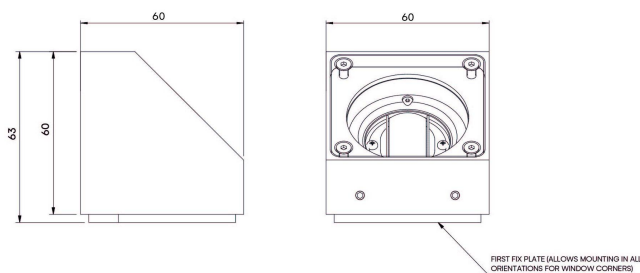

### Configured Product

CCT \_\_\_\_\_

3000K

Finish \_\_\_\_\_

Standard Painted

Cable Length \_\_\_\_\_

TBC

Exterior linear framing system, for exterior window reveals and architectural details.

## Product Description

The Exterior Niche is a small form factor IP66 exterior rated, adjustable and lockable linear framing light. Designed to produce a linear beam spread to illuminate window reveals and architectural details, the product is designed to be located in the corners of these details and is both adjustable and lockable with (removable) glare baffles.