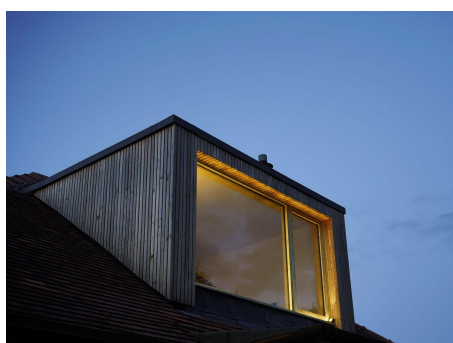

### Configured Product

CCT \_\_\_\_\_

3000K

Finish \_\_\_\_\_

Standard Painted

Cable Length \_\_\_\_\_

TBC

Exterior linear framing system, for exterior window reveals and architectural details.

## Product Description

The Exterior Niche is a small form factor IP66 exterior rated, adjustable and lockable linear framing light. Designed to produce a linear beam spread to illuminate window reveals and architectural details, the product is designed to be located in the corners of these details and is both adjustable and lockable with (removable) glare baffles.

## Key Features

- Sustainable construction: made from recycled aluminium with a weather resistant long-lasting anodised and powder-coated finish. Specialist finishes available on request.
- Small form factor with high efficiency beam distribution to frame large window or architectural details from the corner.
- Adjustable and lockable system with glare control and custom mounting options available on request.
- Advanced dimming options: DALI, 0-10V, DMX and Wireless dimming, down to 0.1%.
- High-performance lighting: up to 97 CRI LEDs with interchangeable optical systems.