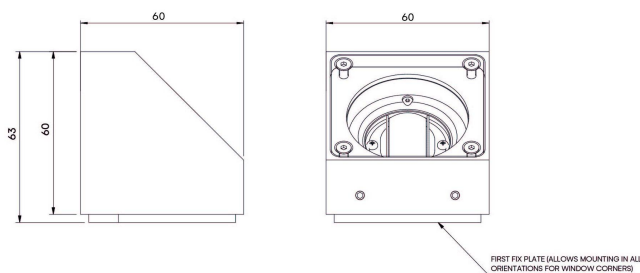

Exterior Niche

STD-000344-0011

Configured Product

CCT _____

2700K

Finish _____

TBC

Cable Length _____

500mm

Exterior linear framing system, for exterior window reveals and architectural details.

Product Description

The Exterior Niche is a small form factor IP66 exterior rated, adjustable and lockable linear framing light. Designed to produce a linear beam spread to illuminate window reveals and architectural details, the product is designed to be located in the corners of these details and is both adjustable and lockable with (removable) glare baffles.