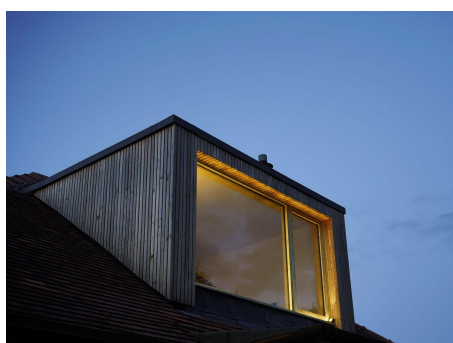

Exterior Niche

STD-000344-0011

Configured Product

CCT _____

2700K

Finish _____

TBC

Cable Length _____

500mm

Exterior linear framing system, for exterior window reveals and architectural details.

Product Description

The Exterior Niche is a small form factor IP66 exterior rated, adjustable and lockable linear framing light. Designed to produce a linear beam spread to illuminate window reveals and architectural details, the product is designed to be located in the corners of these details and is both adjustable and lockable with (removable) glare baffles.

Key Features

- Sustainable construction: made from recycled aluminium with a weather resistant long-lasting anodised and powder-coated finish. Specialist finishes available on request.
- Small form factor with high efficiency beam distribution to frame large window or architectural details from the corner.
- Adjustable and lockable system with glare control and custom mounting options available on request.
- Advanced dimming options: DALI, 0-10V, DMX and Wireless dimming, down to 0.1%.
- High-performance lighting: up to 97 CRI LEDs with interchangeable optical systems.