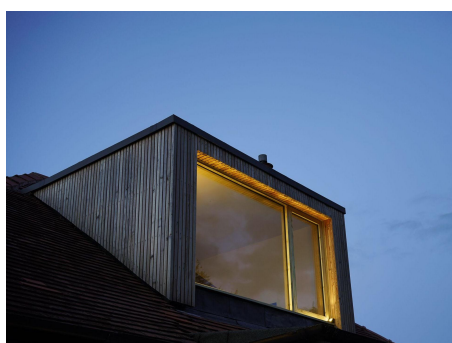

Exterior Niche

STD-000344-0010

Configured Product

CCT _____

Finish _____

Cable Length _____

Exterior linear framing system, for exterior window reveals and architectural details.

Product Description

The Exterior Niche is a small form factor IP66 exterior rated, adjustable and lockable linear framing light. Designed to produce a linear beam spread to illuminate window reveals and architectural details, the product is designed to be located in the corners of these details and is both adjustable and lockable with (removable) glare baffles.

Key Features

- Sustainable construction: made from recycled aluminium with a weather resistant long-lasting anodised and powder-coated finish. Specialist finishes available on request.
- Small form factor with high efficiency beam distribution to frame large window or architectural details from the corner.
- Adjustable and lockable system with glare control and custom mounting options available on request.
- Advanced dimming options: DALI, 0-10V, DMX and Wireless dimming, down to 0.1%.
- High-performance lighting: up to 97 CRI LEDs with interchangeable optical systems.