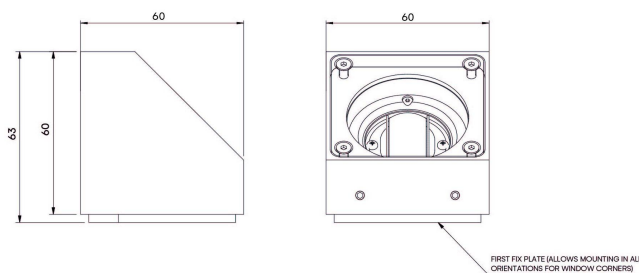

Exterior Niche

STD-000344-0010

Configured Product

CCT _____

3000K

Finish _____

Standard Painted

Cable Length _____

500mm

Exterior linear framing system, for exterior window reveals and architectural details.

Product Description

The Exterior Niche is a small form factor IP66 exterior rated, adjustable and lockable linear framing light. Designed to produce a linear beam spread to illuminate window reveals and architectural details, the product is designed to be located in the corners of these details and is both adjustable and lockable with (removable) glare baffles.

4000K · 219lm · 110lm/W

Light distribution Linear 14.7° x 102.6°

Lumen maintenance L70 B50 >66,000 hours

Colour consistency 2 SDCM

Colour maintenance $\pm 0.007 \Delta u'v'$

IP rating IP66

Weight 0.4kg

Service Commitment