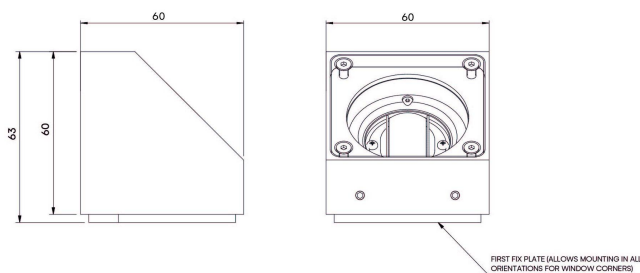

Exterior Niche

STD-000344-0010

Configured Product

CCT _____

Finish _____

Cable Length _____

Exterior linear framing system, for exterior window reveals and architectural details.

Product Description

The Exterior Niche is a small form factor IP66 exterior rated, adjustable and lockable linear framing light. Designed to produce a linear beam spread to illuminate window reveals and architectural details, the product is designed to be located in the corners of these details and is both adjustable and lockable with (removable) glare baffles.