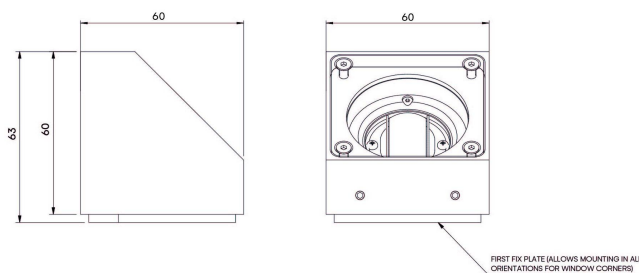

Exterior Niche

STD-000344-0009

Configured Product

CCT _____

2700K

Finish _____

Anodised Clear

Cable Length _____

500mm

Exterior linear framing system, for exterior window reveals and architectural details.

Product Description

The Exterior Niche is a small form factor IP66 exterior rated, adjustable and lockable linear framing light. Designed to produce a linear beam spread to illuminate window reveals and architectural details, the product is designed to be located in the corners of these details and is both adjustable and lockable with (removable) glare baffles.