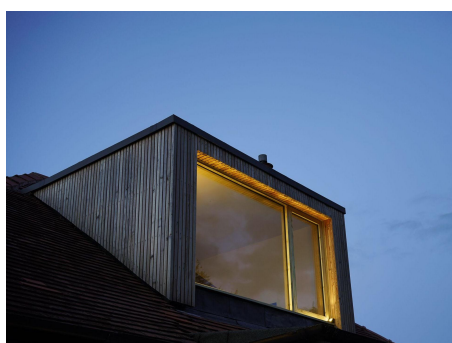

### Configured Product

CCT \_\_\_\_\_

2700K

Finish \_\_\_\_\_

Custom

Cable Length \_\_\_\_\_

TBC

Exterior linear framing system, for exterior window reveals and architectural details.

## Product Description

The Exterior Niche is a small form factor IP66 exterior rated, adjustable and lockable linear framing light. Designed to produce a linear beam spread to illuminate window reveals and architectural details, the product is designed to be located in the corners of these details and is both adjustable and lockable with (removable) glare baffles.

## Key Features

- Sustainable construction: made from recycled aluminium with a weather resistant long-lasting anodised and powder-coated finish. Specialist finishes available on request.
- Small form factor with high efficiency beam distribution to frame large window or architectural details from the corner.
- Adjustable and lockable system with glare control and custom mounting options available on request.
- Advanced dimming options: DALI, 0-10V, DMX and Wireless dimming, down to 0.1%.
- High-performance lighting: up to 97 CRI LEDs with interchangeable optical systems.