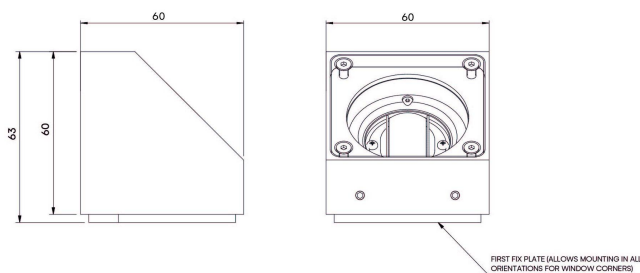

Exterior linear framing system, for exterior window reveals and architectural details.

Product Description

The Exterior Niche is a small form factor IP66 exterior rated, adjustable and lockable linear framing light. Designed to produce a linear beam spread to illuminate window reveals and architectural details, the product is designed to be located in the corners of these details and is both adjustable and lockable with (removable) glare baffles.

Key Features

- Sustainable construction: made from recycled aluminium with a weather resistant long-lasting anodised and powder-coated finish. Specialist finishes available on request.
- Small form factor with high efficiency beam distribution to frame large window or architectural details from the corner.
- Adjustable and lockable system with glare control and custom mounting options available on request.
- Advanced dimming options: DALI, 0-10V, DMX and Wireless dimming, down to 0.1%.
- High-performance lighting: up to 97 CRI LEDs with interchangeable optical systems.