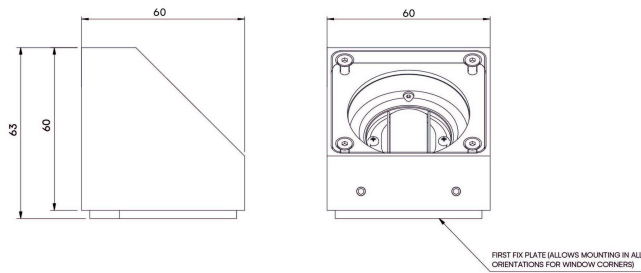

Exterior linear framing system, for exterior window reveals and architectural details.

Product Description

The Exterior Niche is a small form factor IP66 exterior rated, adjustable and lockable linear framing light. Designed to produce a linear beam spread to illuminate window reveals and architectural details, the product is designed to be located in the corners of these details and is both adjustable and lockable with (removable) glare baffles.

Key Features

- Sustainable construction: made from recycled aluminium with a weather resistant long-lasting anodised and powder-coated finish. Specialist finishes available on request.
- Small form factor with high efficiency beam distribution to frame large window or architectural details from the corner.
- Adjustable and lockable system with glare control and custom mounting options available on request.
- Advanced dimming options: DALI, 0-10V, DMX and Wireless dimming, down to 0.1%.
- High-performance lighting: up to 97 CRI LEDs with interchangeable optical systems.