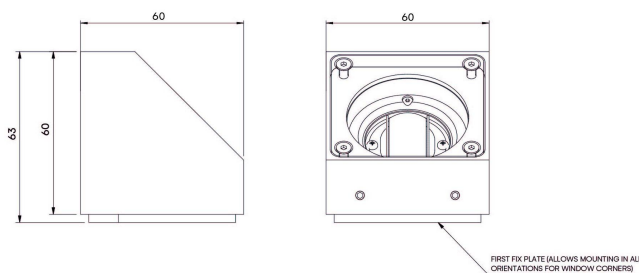

### Configured Product

CCT \_\_\_\_\_

2700K

Finish \_\_\_\_\_

Standard Painted

Cable Length \_\_\_\_\_

500mm

Exterior linear framing system, for exterior window reveals and architectural details.

## Product Description

The Exterior Niche is a small form factor IP66 exterior rated, adjustable and lockable linear framing light. Designed to produce a linear beam spread to illuminate window reveals and architectural details, the product is designed to be located in the corners of these details and is both adjustable and lockable with (removable) glare baffles.