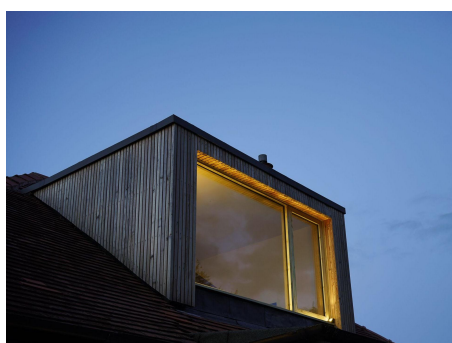

## Product Description

The Exterior Niche is a small form factor IP66 exterior rated, adjustable and lockable linear framing light. Designed to produce a linear beam spread to illuminate window reveals and architectural details, the product is designed to be located in the corners of these details and is both adjustable and lockable with (removable) glare baffles.

## Key Features

- Sustainable construction: made from recycled aluminium with a weather resistant long-lasting anodised and powder-coated finish. Specialist finishes available on request.
- Small form factor with high efficiency beam distribution to frame large window or architectural details from the corner.
- Adjustable and lockable system with glare control and custom mounting options available on request.
- Advanced dimming options: DALI, 0-10V, DMX and Wireless dimming, down to 0.1%.
- High-performance lighting: up to 97 CRI LEDs with interchangeable optical systems.