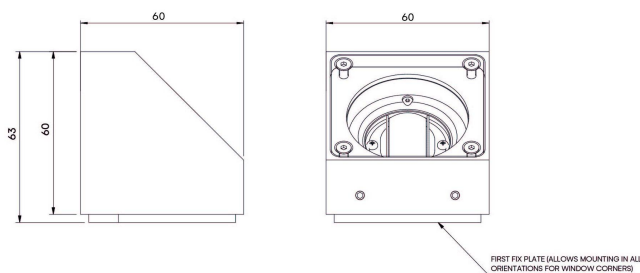

### Configured Product

CCT \_\_\_\_\_

2700K

Finish \_\_\_\_\_

Standard Painted

Cable Length \_\_\_\_\_

500mm

Exterior linear framing system, for exterior window reveals and architectural details.

## Product Description

The Exterior Niche is a small form factor IP66 exterior rated, adjustable and lockable linear framing light. Designed to produce a linear beam spread to illuminate window reveals and architectural details, the product is designed to be located in the corners of these details and is both adjustable and lockable with (removable) glare baffles.