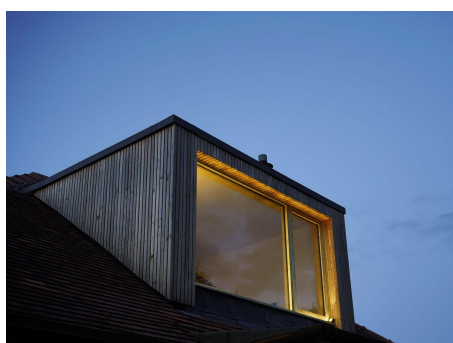

### Configured Product

CCT \_\_\_\_\_

TBC

Finish \_\_\_\_\_

TBC

Cable Length \_\_\_\_\_

Custom

Exterior linear framing system, for exterior window reveals and architectural details.

## Product Description

The Exterior Niche is a small form factor IP66 exterior rated, adjustable and lockable linear framing light. Designed to produce a linear beam spread to illuminate window reveals and architectural details, the product is designed to be located in the corners of these details and is both adjustable and lockable with (removable) glare baffles.

## Key Features

- Sustainable construction: made from recycled aluminium with a weather resistant long-lasting anodised and powder-coated finish. Specialist finishes available on request.
- Small form factor with high efficiency beam distribution to frame large window or architectural details from the corner.
- Adjustable and lockable system with glare control and custom mounting options available on request.
- Advanced dimming options: DALI, 0-10V, DMX and Wireless dimming, down to 0.1%.
- High-performance lighting: up to 97 CRI LEDs with interchangeable optical systems.