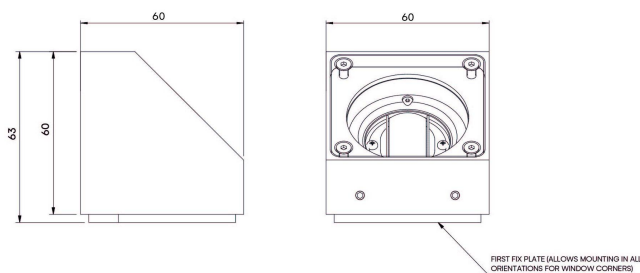

Exterior Niche

STD-000344-0001

Configured Product

CCT _____

TBC

Finish _____

TBC

Cable Length _____

TBC

Exterior linear framing system, for exterior window reveals and architectural details.

Product Description

The Exterior Niche is a small form factor IP66 exterior rated, adjustable and lockable linear framing light. Designed to produce a linear beam spread to illuminate window reveals and architectural details, the product is designed to be located in the corners of these details and is both adjustable and lockable with (removable) glare baffles.