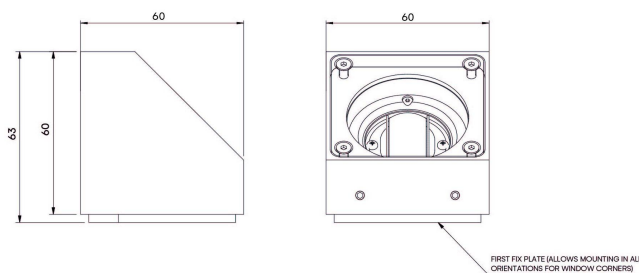

Exterior Niche

STD-000344-0001

Configured Product

CCT _____

TBC

Finish _____

TBC

Cable Length _____

TBC

Exterior linear framing system, for exterior window reveals and architectural details.

Product Description

The Exterior Niche is a small form factor IP66 exterior rated, adjustable and lockable linear framing light. Designed to produce a linear beam spread to illuminate window reveals and architectural details, the product is designed to be located in the corners of these details and is both adjustable and lockable with (removable) glare baffles.