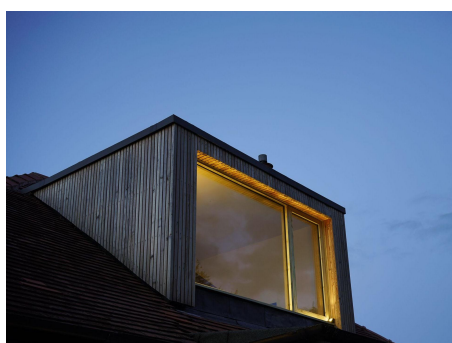

TBC

Exterior linear framing system, for exterior window reveals and architectural details.

Product Description

The Exterior Niche is a small form factor IP66 exterior rated, adjustable and lockable linear framing light. Designed to produce a linear beam spread to illuminate window reveals and architectural details, the product is designed to be located in the corners of these details and is both adjustable and lockable with (removable) glare baffles.

Key Features

- Sustainable construction: made from recycled aluminium with a weather resistant long-lasting anodised and powder-coated finish. Specialist finishes available on request.
- Small form factor with high efficiency beam distribution to frame large window or architectural details from the corner.
- Adjustable and lockable system with glare control and custom mounting options available on request.
- Advanced dimming options: DALI, 0-10V, DMX and Wireless dimming, down to 0.1%.
- High-performance lighting: up to 97 CRI LEDs with interchangeable optical systems.