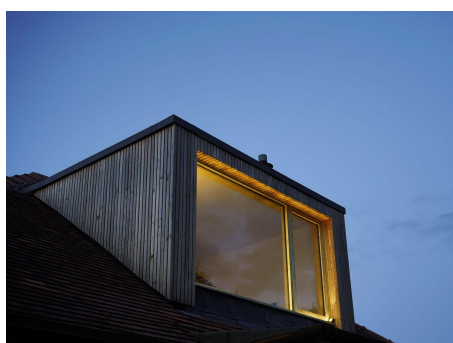

TBC

Exterior linear framing system, for exterior window reveals and architectural details.

Product Description

The Exterior Niche is a small form factor IP66 exterior rated, adjustable and lockable linear framing light. Designed to produce a linear beam spread to illuminate window reveals and architectural details, the product is designed to be located in the corners of these details and is both adjustable and lockable with (removable) glare baffles.

Key Features

- Sustainable construction: made from recycled aluminium with a weather resistant long-lasting anodised and powder-coated finish. Specialist finishes available on request.
- Small form factor with high efficiency beam distribution to frame large window or architectural details from the corner.
- Adjustable and lockable system with glare control and custom mounting options available on request.
- Advanced dimming options: DALI, 0-10V, DMX and Wireless dimming, down to 0.1%.
- High-performance lighting: up to 97 CRI LEDs with interchangeable optical systems.