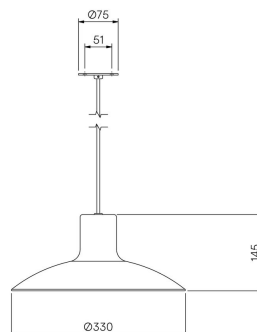

STOANE LIGHTING

EQUIPMENT DESIGN + MANUFACTURE

ZTA.50.PLP STD-000319-0002

Born from an opportunity to put waste to use, Plastic Light Pendant is partially manufactured from the mixed fine powder overspray collected from our finishing processes. Together with a PMMA monomer binder and, if desired, granulated acrylic waste, PLP is a decorative addition to the ZTA.50 range.

PW (Powder Waste): 12% captured fine powder waste, 88% clear acrylic
AW (Acrylic Waste): 40% granulated clear acrylic waste, 60% clear acrylic.

P+AW (Powder and Acrylic Waste): 12% captured fine powder waste, 45% granulated clear acrylic waste, 43% clear acrylic.

Product Description

The ZTA.50.PLP is manufactured entirely from Stoane Lightings recycled waste aluminium stream, avoiding the need for off-site recycling and manufactured entirely in house.

Cast and machined, the product marries artisanal craftsmanship with a contemporary design, the innovative shade allows for both technical and decorative optics, additionally more traditional E27 Light sources.

Available in static white colour temperatures from 2700K to 4000K as standard, but also with warm dimming capability to 1800K. The product is height adjustable via a site cuttable suspension and power cable, with various cable colour options available.

It can be used individually or in clusters to create dynamic lighting arrangements.