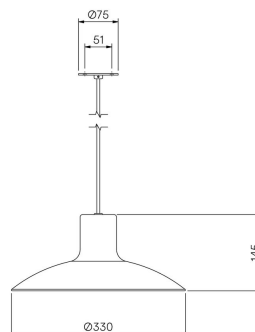

STOANE LIGHTING

EQUIPMENT DESIGN + MANUFACTURE

ZTA.50.PLP STD-000319-0001

Born from an opportunity to put waste to use, Plastic Light Pendant is partially manufactured from the mixed fine powder overspray collected from our finishing processes. Together with a PMMA monomer binder and, if desired, granulated acrylic waste, PLP is a decorative addition to the ZTA.50 range.

PW (Powder Waste): 12% captured fine powder waste, 88% clear acrylic
AW (Acrylic Waste): 40% granulated clear acrylic waste, 60% clear acrylic.

P+AW (Powder and Acrylic Waste): 12% captured fine powder waste, 45% granulated clear acrylic waste, 43% clear acrylic.

Product Description

The ZTA.50.PLP is manufactured entirely from Stoane Lightings recycled waste aluminium stream, avoiding the need for off-site recycling and manufactured entirely in house.

Cast and machined, the product marries artisanal craftsmanship with a contemporary design, the innovative shade allows for both technical and decorative optics, additionally more traditional E27 Light sources.

Available in static white colour temperatures from 2700K to 4000K as standard, but also with warm dimming capability to 1800K. The product is height adjustable via a site cuttable suspension and power cable, with various cable colour options available.

It can be used individually or in clusters to create dynamic lighting arrangements.