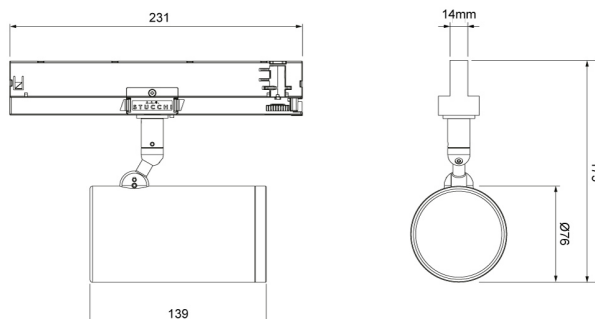

Engineered for exceptional durability, maintainability, re-manufacturability, and recyclability, this spotlight sets a new standard for sustainable design.

Product Description

ZTA.70.Mains Track.Zoom is constructed from extruded and precision-machined recycled aluminium, the spotlight features an anodised and powder-coated finish for enhanced durability and aesthetics. Compatible with 3-circuit adapters for 120-277V Stucchi, Eutrac, Global Pulse, and other track systems, this spotlight includes integral dimming control gear.

The spotlight can accommodate up to one lens accessory and multiple attachments, making it highly customisable for various lighting needs.

Key Features

- Sustainable construction: made from recycled aluminium with a long-lasting anodised and powder-coated finish. Specialist finishes available on request.
- Zoom optics can be easily swapped to Fixed, Wall Wash and additional framer attachments.
- Versatile adjustment: 363° pan rotation and 130° tilt with a lockable spot.
- Broad compatibility: 3-circuit adapter supports multiple track systems (Stucchi, Eutrac, Global