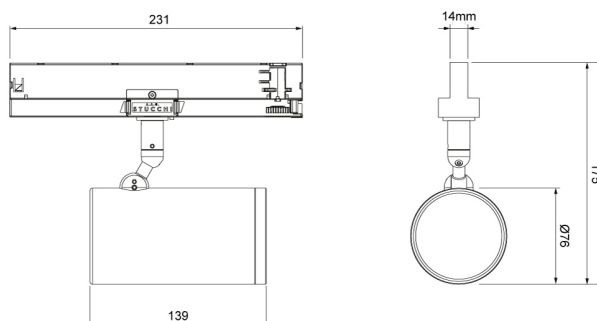

STOANE LIGHTING

EQUIPMENT DESIGN + MANUFACTURE

ZTA.70.Mains Track.Zoom STD-000312-0027

Modular High-Performance, Mains Track-Mounted Spotlight System, for interior architectural applications such as Museums, Galleries, Retail and Workplace environments.

Engineered for exceptional durability, maintainability, re-manufacturability, and recyclability, this spotlight sets a new standard for sustainable design.

Product Description

ZTA.70.Mains Track.Zoom is constructed from extruded and precision-machined recycled aluminium, the spotlight features an anodised and powder-coated finish for enhanced durability and aesthetics. Compatible with 3-circuit adapters for 120-277V Stucchi, Eutrac, Global Pulse, and other track systems, this spotlight includes integral dimming control gear.

The spotlight can accommodate up to one lens accessory and multiple attachments, making it highly customisable for various lighting needs.

Key Features

- Sustainable construction: made from recycled aluminium with a long-lasting anodised and powder-coated finish. Specialist finishes available on request.
- Zoom optics can be easily swapped to Fixed, Wall Wash and additional framer attachments.
- Versatile adjustment: 363° pan rotation and 130° tilt with a lockable spot.
- Broad compatibility: 3-circuit adapter supports multiple track systems (Stucchi, Eutrac, Global