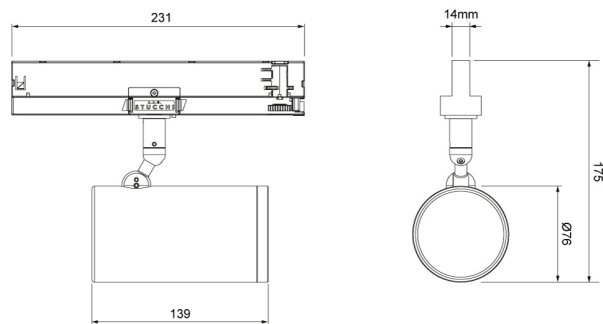

STOANE LIGHTING

EQUIPMENT DESIGN + MANUFACTURE

ZTA.70.Mains Track.Zoom STD-000312-0025

Modular High-Performance, Mains Track-Mounted Spotlight System, for interior architectural applications such as Museums, Galleries, Retail and Workplace environments.

Engineered for exceptional durability, maintainability, re-manufacturability, and recyclability, this spotlight sets a new standard for sustainable design.

Product Description

ZTA.70.Mains Track.Zoom is constructed from extruded and precision-machined recycled aluminium, the spotlight features an anodised and powder-coated finish for enhanced durability and aesthetics. Compatible with 3-circuit adapters for 120-277V Stucchi, Eutrac, Global Pulse, and other track systems, this spotlight includes integral dimming control gear.

The spotlight can accommodate up to one lens accessory and multiple attachments, making it highly customisable for various lighting needs.

Key Features

- Sustainable construction: made from recycled aluminium with a long-lasting anodised and powder-coated finish. Specialist finishes available on request.
- Zoom optics can be easily swapped to Fixed, Wall Wash and additional framer attachments.
- Versatile adjustment: 363° pan rotation and 130° tilt with a lockable spot.
- Broad compatibility: 3-circuit adapter supports multiple track systems (Stucchi, Eutrac, Global