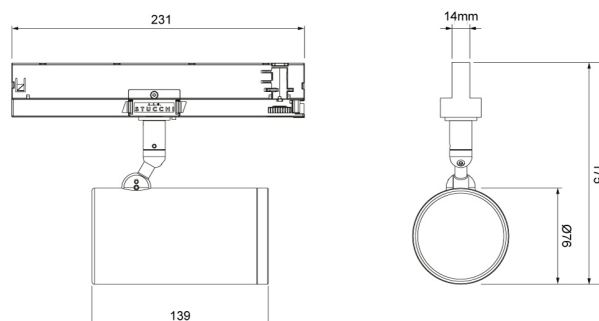

STOANE LIGHTING

EQUIPMENT DESIGN + MANUFACTURE

ZTA.70.Mains Track.Zoom STD-000312-0023

Modular High-Performance, Mains Track-Mounted Spotlight System, for interior architectural applications such as Museums, Galleries, Retail and Workplace environments.

Engineered for exceptional durability, maintainability, re-manufacturability, and recyclability, this spotlight sets a new standard for sustainable design.

Product Description

ZTA.70.Mains Track.Zoom is constructed from extruded and precision-machined recycled aluminium, the spotlight features an anodised and powder-coated finish for enhanced durability and aesthetics. Compatible with 3-circuit adapters for 120-277V Stucchi, Eutrac, Global Pulse, and other track systems, this spotlight includes integral dimming control gear.

The spotlight can accommodate up to one lens accessory and multiple attachments, making it highly customisable for various lighting needs.

Key Features

- Sustainable construction: made from recycled aluminium with a long-lasting anodised and powder-coated finish. Specialist finishes available on request.
- Zoom optics can be easily swapped to Fixed, Wall Wash and additional framer attachments.
- Versatile adjustment: 363° pan rotation and 130° tilt with a lockable spot.
- Broad compatibility: 3-circuit adapter supports multiple track systems (Stucchi, Eutrac, Global