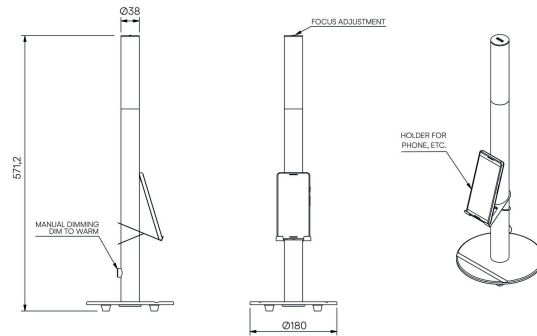

VCL.Desk

STD-000283-0001

Configured Product

Length

TBC

Finish

TBC

Attachments

TBC

Flexible and portable task lighting system, designed to enhance the workspace in home working and office environments. Fitted with 1800K – 3000K 90 CRI Warm Dim LED.

Product Description

The Video Conferencing Light has been designed and developed to address good quality task lighting for the home working and office environment. VCL.Desk has a high quality glass base by which a device can rest in the dedicated groove. It is available in a choice of finishes, and some elements can be customised such as height and dimming. Includes toughened glass diffuser with adjustable kick reflector for soft distribution of light

Distribution

Full 144.7°

Tilted 173°

Half Tilt 216°