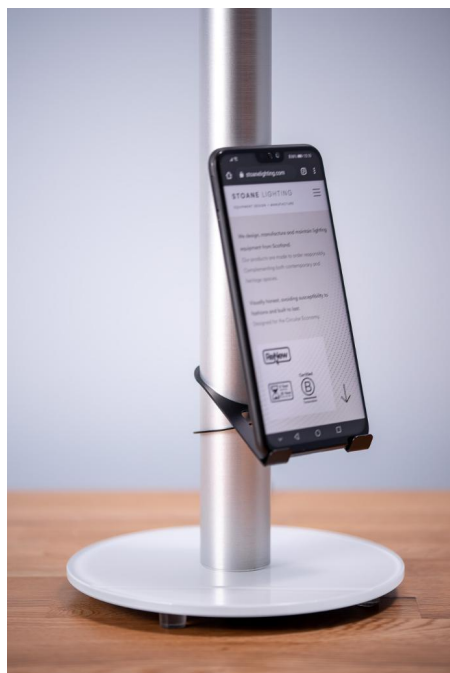

TBC

Flexible and portable task lighting system, designed to enhance the workspace in home working and office environments. Fitted with 1800K – 3000K 90 CRI Warm Dim LED.

Product Description

The Video Conferencing Light has been designed and developed to address good quality task lighting for the home working and office environment. VCL.Desk has a high quality glass base by which a device can rest in the dedicated groove. It is available in a choice of finishes, and some elements can be customised such as height and dimming. Includes toughened glass diffuser with adjustable kick reflector for soft distribution of light

Key Features

- Optional phone cradle.
- Desktop and clamp versions available.
- Adjustable kick reflector to allow ease of adjustment of light effect from work surface to wall/face during video conferencing.
- Sustainable construction: made from recycled aluminium with a long-lasting anodised finish. Specialist finishes such as stainless steel anodised effect or RAL finishes available on request.
- Advanced dimming options: on-board and Wireless dimming, down to 0.1%.