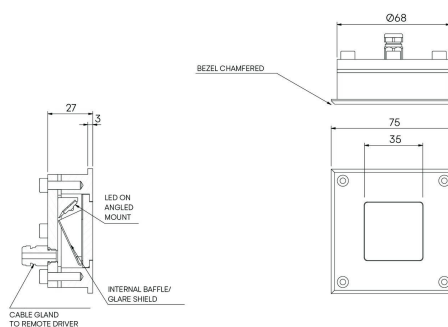

Wall Scoop

STD-000277-0019

Configured Product

CCT

2700K

Finish

Custom Painted

Exterior recessed fixed focus wall light, for enhancing architectural details, gardens and pathways.

Product Description

The Wall Scoop is an IP66 and robust IK10 rated fixed recessed wall light, for use at low level and designed to highlight pathways and stairs. Perfect for both commercial and residential applications, ideal for bringing landscapes to life after dark.