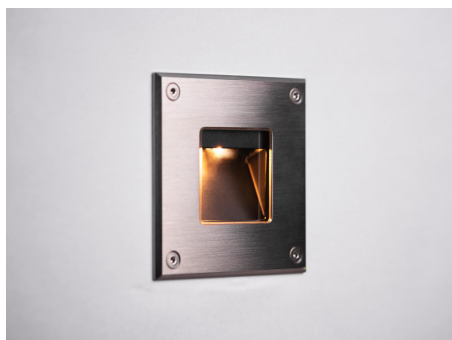

Wall Scoop

STD-000277-0019

Configured Product

CCT

2700K

Finish

Custom Painted

Exterior recessed fixed focus wall light, for enhancing architectural details, gardens and pathways.

Product Description

The Wall Scoop is an IP66 and robust IK10 rated fixed recessed wall light, for use at low level and designed to highlight pathways and stairs. Perfect for both commercial and residential applications, ideal for bringing landscapes to life after dark.

Machined from 316 Grade Stainless Steel and a toughened glass lens.

Key Features

- Robust construction: made from 316 Grade Stainless Steel. Specialist finishes such as C5M coatings available on request suitable for marine environments.
- Includes a custom kick reflector and glare baffle for beam control.
- Advanced dimming options: DALI, 0-10V, and Wireless dimming, down to 0.1%.
- High-performance lighting: up to 97 CRI LEDs.