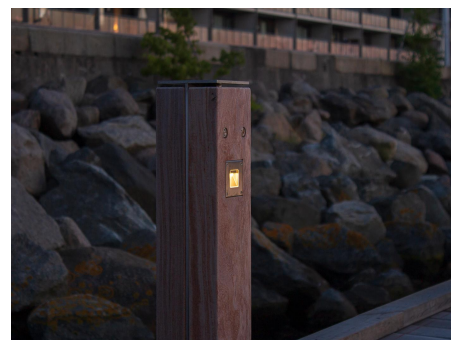

Wall Scoop

STD-000277-0019

Configured Product

CCT

2700K

Finish

Custom Painted

Exterior recessed fixed focus wall light, for enhancing architectural details, gardens and pathways.

Product Description

The Wall Scoop is an IP66 and robust IK10 rated fixed recessed wall light, for use at low level and designed to highlight pathways and stairs. Perfect for both commercial and residential applications, ideal for bringing landscapes to life after dark.

Machined from 316 Grade Stainless Steel and a toughened glass lens.

Key Features

- Robust construction: made from 316 Grade Stainless Steel. Specialist finishes such as C5M coatings available on request suitable for marine environments.
- Includes a custom kick reflector and glare baffle for beam control.
- Advanced dimming options: DALI, 0-10V, and Wireless dimming, down to 0.1%.
- High-performance lighting: up to 97 CRI LEDs.