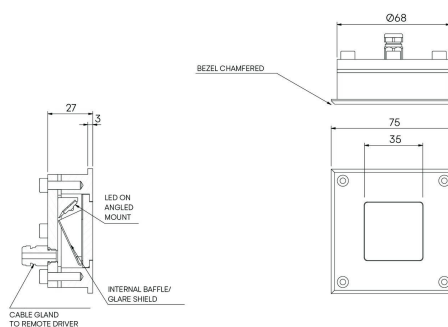

Wall Scoop

STD-000277-0018

Configured Product

CCT

2700K

Finish

Brushed stainless steel

Exterior recessed fixed focus wall light, for enhancing architectural details, gardens and pathways.

Product Description

The Wall Scoop is an IP66 and robust IK10 rated fixed recessed wall light, for use at low level and designed to highlight pathways and stairs. Perfect for both commercial and residential applications, ideal for bringing landscapes to life after dark.