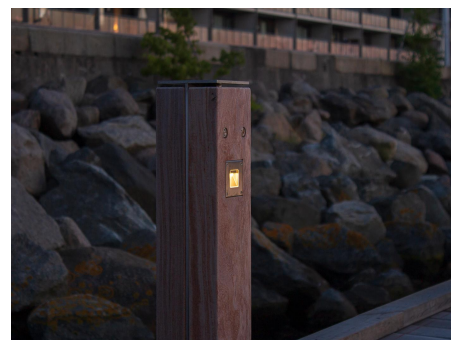

Wall Scoop

STD-000277-0018

Configured Product

CCT

2700K

Finish

Brushed stainless steel

Exterior recessed fixed focus wall light, for enhancing architectural details, gardens and pathways.

Product Description

The Wall Scoop is an IP66 and robust IK10 rated fixed recessed wall light, for use at low level and designed to highlight pathways and stairs. Perfect for both commercial and residential applications, ideal for bringing landscapes to life after dark.

Machined from 316 Grade Stainless Steel and a toughened glass lens.

Key Features

- Robust construction: made from 316 Grade Stainless Steel. Specialist finishes such as C5M coatings available on request suitable for marine environments.
- Includes a custom kick reflector and glare baffle for beam control.
- Advanced dimming options: DALI, 0-10V, and Wireless dimming, down to 0.1%.
- High-performance lighting: up to 97 CRI LEDs.