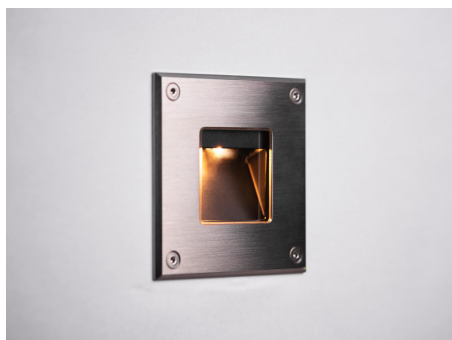

Wall Scoop

STD-000277-0018

Configured Product

CCT

2700K

Finish

Brushed stainless steel

Exterior recessed fixed focus wall light, for enhancing architectural details, gardens and pathways.

Product Description

The Wall Scoop is an IP66 and robust IK10 rated fixed recessed wall light, for use at low level and designed to highlight pathways and stairs. Perfect for both commercial and residential applications, ideal for bringing landscapes to life after dark.

Machined from 316 Grade Stainless Steel and a toughened glass lens.

Key Features

- Robust construction: made from 316 Grade Stainless Steel. Specialist finishes such as C5M coatings available on request suitable for marine environments.
- Includes a custom kick reflector and glare baffle for beam control.
- Advanced dimming options: DALI, 0-10V, and Wireless dimming, down to 0.1%.
- High-performance lighting: up to 97 CRI LEDs.