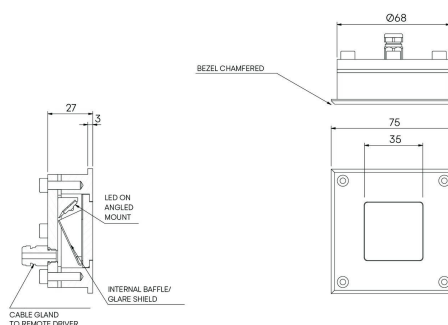

Wall Scoop

STD-000277-0017

Configured Product

CCT _____

Custom

Finish _____

Custom

Exterior recessed fixed focus wall light, for enhancing architectural details, gardens and pathways.

Product Description

The Wall Scoop is an IP66 and robust IK10 rated fixed recessed wall light, for use at low level and designed to highlight pathways and stairs. Perfect for both commercial and residential applications, ideal for bringing landscapes to life after dark.