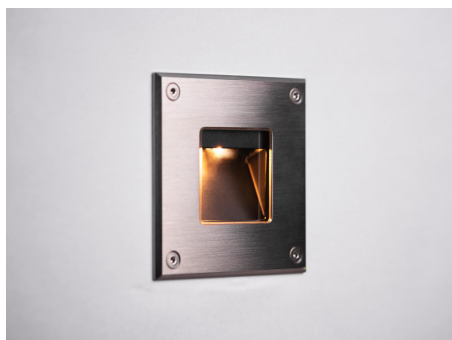

Wall Scoop

STD-000277-0017

Configured Product

CCT _____

Custom

Finish _____

Custom

Exterior recessed fixed focus wall light, for enhancing architectural details, gardens and pathways.

Product Description

The Wall Scoop is an IP66 and robust IK10 rated fixed recessed wall light, for use at low level and designed to highlight pathways and stairs. Perfect for both commercial and residential applications, ideal for bringing landscapes to life after dark.

Machined from 316 Grade Stainless Steel and a toughened glass lens.

Key Features

- Robust construction: made from 316 Grade Stainless Steel. Specialist finishes such as C5M coatings available on request suitable for marine environments.
- Includes a custom kick reflector and glare baffle for beam control.
- Advanced dimming options: DALI, 0-10V, and Wireless dimming, down to 0.1%.
- High-performance lighting: up to 97 CRI LEDs.