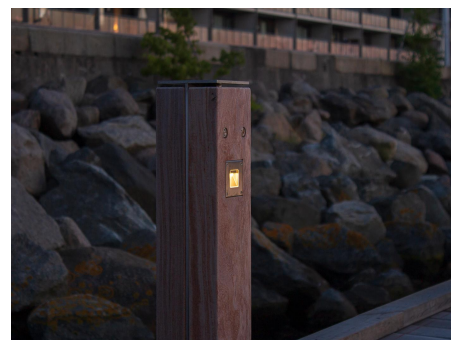

Wall Scoop

STD-000277-0017

Configured Product

CCT _____

Custom

Finish _____

Custom

Exterior recessed fixed focus wall light, for enhancing architectural details, gardens and pathways.

Product Description

The Wall Scoop is an IP66 and robust IK10 rated fixed recessed wall light, for use at low level and designed to highlight pathways and stairs. Perfect for both commercial and residential applications, ideal for bringing landscapes to life after dark.

Machined from 316 Grade Stainless Steel and a toughened glass lens.

Key Features

- Robust construction: made from 316 Grade Stainless Steel. Specialist finishes such as C5M coatings available on request suitable for marine environments.
- Includes a custom kick reflector and glare baffle for beam control.
- Advanced dimming options: DALI, 0-10V, and Wireless dimming, down to 0.1%.
- High-performance lighting: up to 97 CRI LEDs.