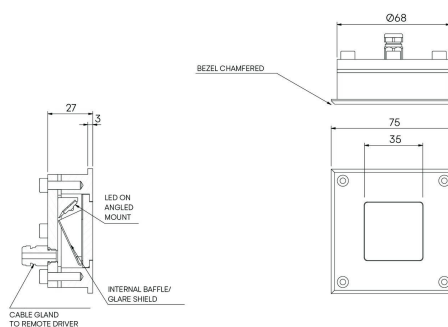

Wall Scoop

STD-000277-0017

Configured Product

CCT _____

Custom

Finish _____

Custom

Exterior recessed fixed focus wall light, for enhancing architectural details, gardens and pathways.

Product Description

The Wall Scoop is an IP66 and robust IK10 rated fixed recessed wall light, for use at low level and designed to highlight pathways and stairs. Perfect for both commercial and residential applications, ideal for bringing landscapes to life after dark.