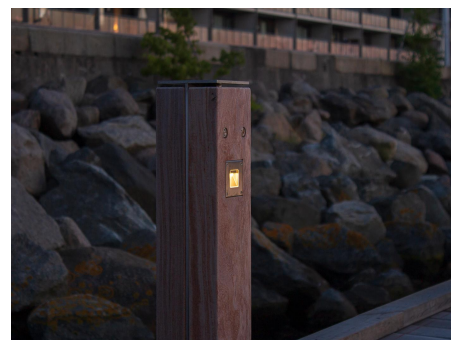

### Configured Product

CCT

4000K

Finish

Matt Black

Exterior recessed fixed focus wall light, for enhancing architectural details, gardens and pathways.

## Product Description

The Wall Scoop is an IP66 and robust IK10 rated fixed recessed wall light, for use at low level and designed to highlight pathways and stairs. Perfect for both commercial and residential applications, ideal for bringing landscapes to life after dark.

Machined from 316 Grade Stainless Steel and a toughened glass lens.

## Key Features

- Robust construction: made from 316 Grade Stainless Steel. Specialist finishes such as C5M coatings available on request suitable for marine environments.
- Includes a custom kick reflector and glare baffle for beam control.
- Advanced dimming options: DALI, 0-10V, and Wireless dimming, down to 0.1%.
- High-performance lighting: up to 97 CRI LEDs.