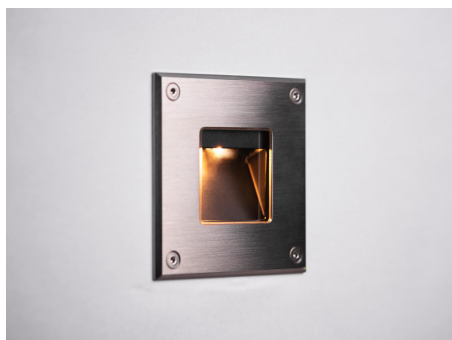

## Wall Scoop

STD-000277-0015

### Configured Product

CCT

4000K

Finish

Matt Black

Exterior recessed fixed focus wall light, for enhancing architectural details, gardens and pathways.

## Product Description

The Wall Scoop is an IP66 and robust IK10 rated fixed recessed wall light, for use at low level and designed to highlight pathways and stairs. Perfect for both commercial and residential applications, ideal for bringing landscapes to life after dark.

## Key Features

- Robust construction: made from 316 Grade Stainless Steel. Specialist finishes such as C5M coatings available on request suitable for marine environments.
- Includes a custom kick reflector and glare baffle for beam control.
- Advanced dimming options: DALI, 0-10V, and Wireless dimming, down to 0.1%.
- High-performance lighting: up to 97 CRI LEDs.