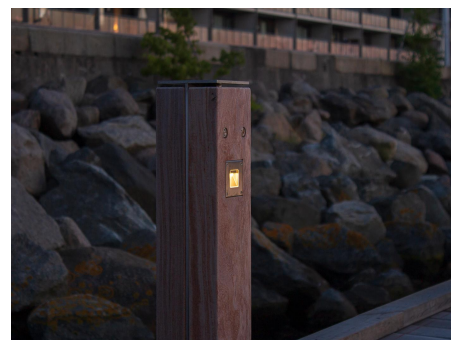

Wall Scoop

STD-000277-0014

Configured Product

CCT _____

3500K

Finish _____

Matt Black

Exterior recessed fixed focus wall light, for enhancing architectural details, gardens and pathways.

Product Description

The Wall Scoop is an IP66 and robust IK10 rated fixed recessed wall light, for use at low level and designed to highlight pathways and stairs. Perfect for both commercial and residential applications, ideal for bringing landscapes to life after dark.

Machined from 316 Grade Stainless Steel and a toughened glass lens.

Key Features

- Robust construction: made from 316 Grade Stainless Steel. Specialist finishes such as C5M coatings available on request suitable for marine environments.
- Includes a custom kick reflector and glare baffle for beam control.
- Advanced dimming options: DALI, 0-10V, and Wireless dimming, down to 0.1%.
- High-performance lighting: up to 97 CRI LEDs.