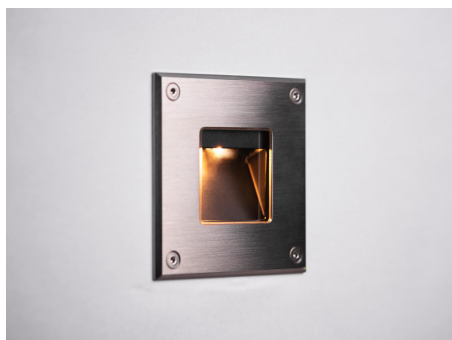

Wall Scoop

STD-000277-0014

Configured Product

CCT _____

3500K

Finish _____

Matt Black

Exterior recessed fixed focus wall light, for enhancing architectural details, gardens and pathways.

Product Description

The Wall Scoop is an IP66 and robust IK10 rated fixed recessed wall light, for use at low level and designed to highlight pathways and stairs. Perfect for both commercial and residential applications, ideal for bringing landscapes to life after dark.

Machined from 316 Grade Stainless Steel and a toughened glass lens.

Key Features

- Robust construction: made from 316 Grade Stainless Steel. Specialist finishes such as C5M coatings available on request suitable for marine environments.
- Includes a custom kick reflector and glare baffle for beam control.
- Advanced dimming options: DALI, 0-10V, and Wireless dimming, down to 0.1%.
- High-performance lighting: up to 97 CRI LEDs.