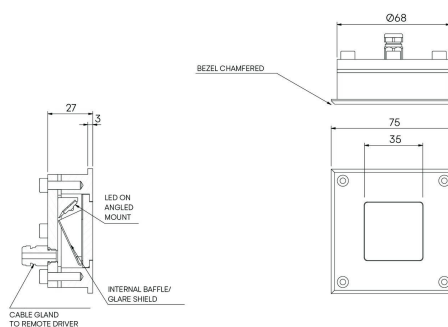

Wall Scoop

STD-000277-0014

Configured Product

CCT _____

3500K

Finish _____

Matt Black

Exterior recessed fixed focus wall light, for enhancing architectural details, gardens and pathways.

Product Description

The Wall Scoop is an IP66 and robust IK10 rated fixed recessed wall light, for use at low level and designed to highlight pathways and stairs. Perfect for both commercial and residential applications, ideal for bringing landscapes to life after dark.