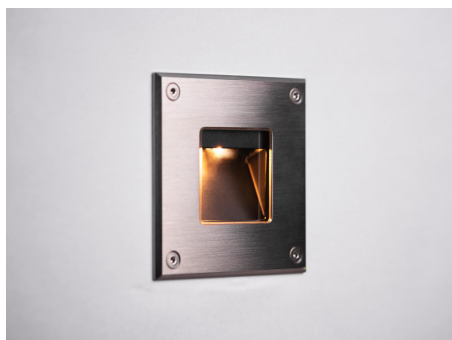

Wall Scoop

STD-000277-0012

Configured Product

CCT _____

3000K

Finish _____

Brushed stainless steel

Exterior recessed fixed focus wall light, for enhancing architectural details, gardens and pathways.

Product Description

The Wall Scoop is an IP66 and robust IK10 rated fixed recessed wall light, for use at low level and designed to highlight pathways and stairs. Perfect for both commercial and residential applications, ideal for bringing landscapes to life after dark.

Machined from 316 Grade Stainless Steel and a toughened glass lens.

Key Features

- Robust construction: made from 316 Grade Stainless Steel. Specialist finishes such as C5M coatings available on request suitable for marine environments.
- Includes a custom kick reflector and glare baffle for beam control.
- Advanced dimming options: DALI, 0-10V, and Wireless dimming, down to 0.1%.
- High-performance lighting: up to 97 CRI LEDs.