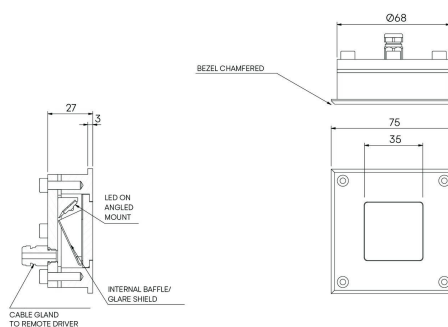

Wall Scoop

STD-000277-0012

Configured Product

CCT _____

3000K

Finish _____

Brushed stainless steel

Exterior recessed fixed focus wall light, for enhancing architectural details, gardens and pathways.

Product Description

The Wall Scoop is an IP66 and robust IK10 rated fixed recessed wall light, for use at low level and designed to highlight pathways and stairs. Perfect for both commercial and residential applications, ideal for bringing landscapes to life after dark.