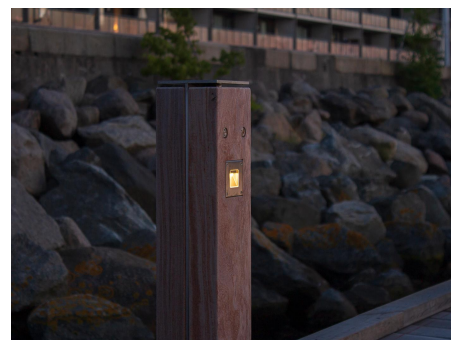

Wall Scoop

STD-000277-0012

Configured Product

CCT _____

3000K

Finish _____

Brushed stainless steel

Exterior recessed fixed focus wall light, for enhancing architectural details, gardens and pathways.

Product Description

The Wall Scoop is an IP66 and robust IK10 rated fixed recessed wall light, for use at low level and designed to highlight pathways and stairs. Perfect for both commercial and residential applications, ideal for bringing landscapes to life after dark.

Machined from 316 Grade Stainless Steel and a toughened glass lens.

Key Features

- Robust construction: made from 316 Grade Stainless Steel. Specialist finishes such as C5M coatings available on request suitable for marine environments.
- Includes a custom kick reflector and glare baffle for beam control.
- Advanced dimming options: DALI, 0-10V, and Wireless dimming, down to 0.1%.
- High-performance lighting: up to 97 CRI LEDs.