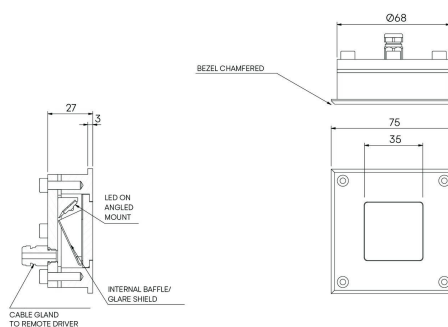

Wall Scoop

STD-000277-0011

Configured Product

CCT

3000K

Finish

Matt Black

Exterior recessed fixed focus wall light, for enhancing architectural details, gardens and pathways.

Product Description

The Wall Scoop is an IP66 and robust IK10 rated fixed recessed wall light, for use at low level and designed to highlight pathways and stairs. Perfect for both commercial and residential applications, ideal for bringing landscapes to life after dark.