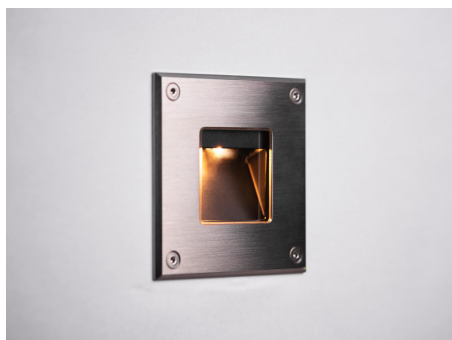

Wall Scoop

STD-000277-0011

Configured Product

CCT

3000K

Finish

Matt Black

Exterior recessed fixed focus wall light, for enhancing architectural details, gardens and pathways.

Product Description

The Wall Scoop is an IP66 and robust IK10 rated fixed recessed wall light, for use at low level and designed to highlight pathways and stairs. Perfect for both commercial and residential applications, ideal for bringing landscapes to life after dark.

Machined from 316 Grade Stainless Steel and a toughened glass lens.

Key Features

- Robust construction: made from 316 Grade Stainless Steel. Specialist finishes such as C5M coatings available on request suitable for marine environments.
- Includes a custom kick reflector and glare baffle for beam control.
- Advanced dimming options: DALI, 0-10V, and Wireless dimming, down to 0.1%.
- High-performance lighting: up to 97 CRI LEDs.