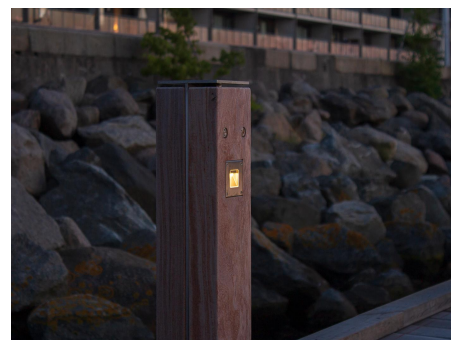

Wall Scoop

STD-000277-0011

Configured Product

CCT

3000K

Finish

Matt Black

Exterior recessed fixed focus wall light, for enhancing architectural details, gardens and pathways.

Product Description

The Wall Scoop is an IP66 and robust IK10 rated fixed recessed wall light, for use at low level and designed to highlight pathways and stairs. Perfect for both commercial and residential applications, ideal for bringing landscapes to life after dark.

Machined from 316 Grade Stainless Steel and a toughened glass lens.

Key Features

- Robust construction: made from 316 Grade Stainless Steel. Specialist finishes such as C5M coatings available on request suitable for marine environments.
- Includes a custom kick reflector and glare baffle for beam control.
- Advanced dimming options: DALI, 0-10V, and Wireless dimming, down to 0.1%.
- High-performance lighting: up to 97 CRI LEDs.