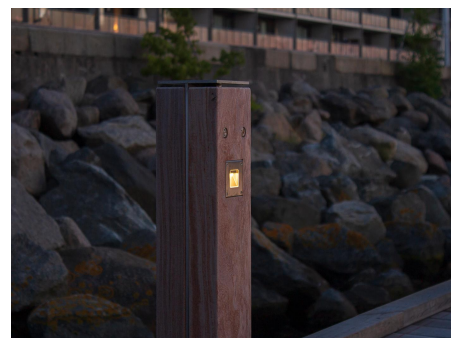

Wall Scoop

STD-000277-0011

Configured Product

CCT

3000K

Finish

Matt Black

Exterior recessed fixed focus wall light, for enhancing architectural details, gardens and pathways.

Product Description

The Wall Scoop is an IP66 and robust IK10 rated fixed recessed wall light, for use at low level and designed to highlight pathways and stairs. Perfect for both commercial and residential applications, ideal for bringing landscapes to life after dark.

Machined from 316 Grade Stainless Steel and a toughened glass lens.

Key Features

- Robust construction: made from 316 Grade Stainless Steel. Specialist finishes such as C5M coatings available on request suitable for marine environments.
- Includes a custom kick reflector and glare baffle for beam control.
- Advanced dimming options: DALI, 0-10V, and Wireless dimming, down to 0.1%.
- High-performance lighting: up to 97 CRI LEDs.