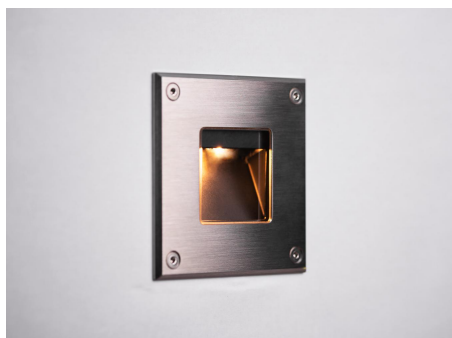

Wall Scoop

STD-000277-0011

Configured Product

CCT

3000K

Finish

Matt Black

Exterior recessed fixed focus wall light, for enhancing architectural details, gardens and pathways.

Product Description

The Wall Scoop is an IP66 and robust IK10 rated fixed recessed wall light, for use at low level and designed to highlight pathways and stairs. Perfect for both commercial and residential applications, ideal for bringing landscapes to life after dark.

Machined from 316 Grade Stainless Steel and a toughened glass lens.

Key Features

- Robust construction: made from 316 Grade Stainless Steel. Specialist finishes such as C5M coatings available on request suitable for marine environments.
- Includes a custom kick reflector and glare baffle for beam control.
- Advanced dimming options: DALI, 0-10V, and Wireless dimming, down to 0.1%.
- High-performance lighting: up to 97 CRI LEDs.