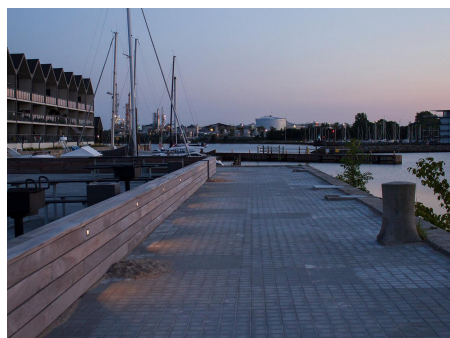

Key Features

- Robust construction: made from 316 Grade Stainless Steel. Specialist finishes such as C5M coatings available on request suitable for marine environments.
- Includes a custom kick reflector and glare baffle for beam control.
- Advanced dimming options: DALI, 0-10V, and Wireless dimming, down to 0.1%.
- High-performance lighting: up to 97 CRI LEDs.