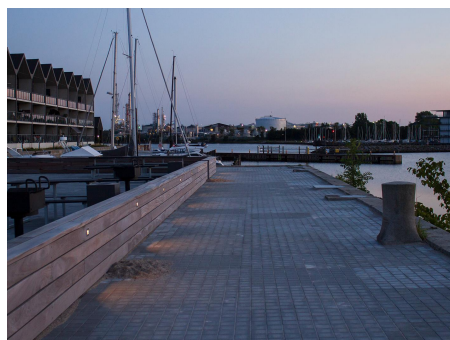

Wall Scoop

STD-000277-0011

Configured Product

CCT

3000K

Finish

Matt Black

Exterior recessed fixed focus wall light, for enhancing architectural details, gardens and pathways.

Product Description

The Wall Scoop is an IP66 and robust IK10 rated fixed recessed wall light, for use at low level and designed to highlight pathways and stairs. Perfect for both commercial and residential applications, ideal for bringing landscapes to life after dark.

Machined from 316 Grade Stainless Steel and a toughened glass lens.

Key Features

- Robust construction: made from 316 Grade Stainless Steel. Specialist finishes such as C5M coatings available on request suitable for marine environments.
- Includes a custom kick reflector and glare baffle for beam control.
- Advanced dimming options: DALI, 0-10V, and Wireless dimming, down to 0.1%.
- High-performance lighting: up to 97 CRI LEDs.