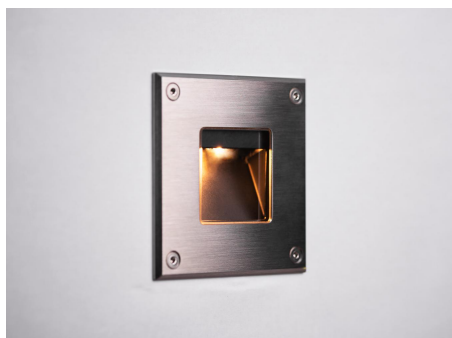

Wall Scoop

STD-000277-0003

Configured Product

CCT

2700K

Finish

TBC

Exterior recessed fixed focus wall light, for enhancing architectural details, gardens and pathways.

Product Description

The Wall Scoop is an IP66 and robust IK10 rated fixed recessed wall light, for use at low level and designed to highlight pathways and stairs. Perfect for both commercial and residential applications, ideal for bringing landscapes to life after dark.

Machined from 316 Grade Stainless Steel and a toughened glass lens.

Key Features

- Robust construction: made from 316 Grade Stainless Steel. Specialist finishes such as C5M coatings available on request suitable for marine environments.
- Includes a custom kick reflector and glare baffle for beam control.
- Advanced dimming options: DALI, 0-10V, and Wireless dimming, down to 0.1%.
- High-performance lighting: up to 97 CRI LEDs.