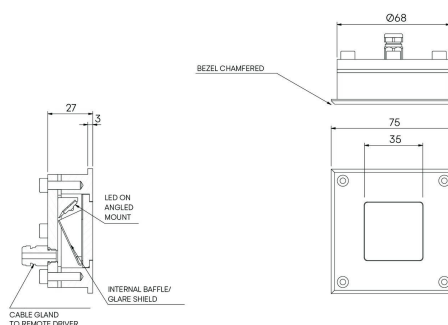

Exterior recessed fixed focus wall light, for enhancing architectural details, gardens and pathways.

Product Description

The Wall Scoop is an IP66 and robust IK10 rated fixed recessed wall light, for use at low level and designed to highlight pathways and stairs. Perfect for both commercial and residential applications, ideal for bringing landscapes to life after dark.

Machined from 316 Grade Stainless Steel and a toughened glass lens.

Key Features

- Robust construction: made from 316 Grade Stainless Steel. Specialist finishes such as C5M coatings available on request suitable for marine environments.
- Includes a custom kick reflector and glare baffle for beam control.
- Advanced dimming options: DALI, 0-10V, and Wireless dimming, down to 0.1%.
- High-performance lighting: up to 97 CRI LEDs.