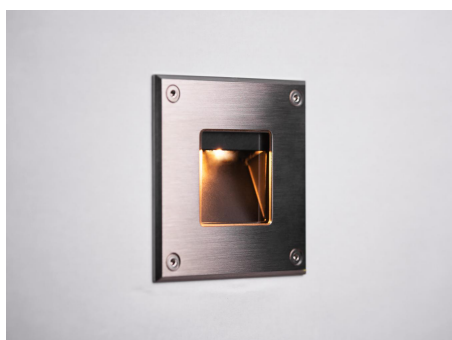

## Wall Scoop

STD-000277-0003

### Configured Product

CCT \_\_\_\_\_

2700K

Finish \_\_\_\_\_

TBC

Exterior recessed fixed focus wall light, for enhancing architectural details, gardens and pathways.

## Product Description

The Wall Scoop is an IP66 and robust IK10 rated fixed recessed wall light, for use at low level and designed to highlight pathways and stairs. Perfect for both commercial and residential applications, ideal for bringing landscapes to life after dark.

## Key Features

- Robust construction: made from 316 Grade Stainless Steel. Specialist finishes such as C5M coatings available on request suitable for marine environments.
- Includes a custom kick reflector and glare baffle for beam control.
- Advanced dimming options: DALI, 0-10V, and Wireless dimming, down to 0.1%.
- High-performance lighting: up to 97 CRI LEDs.