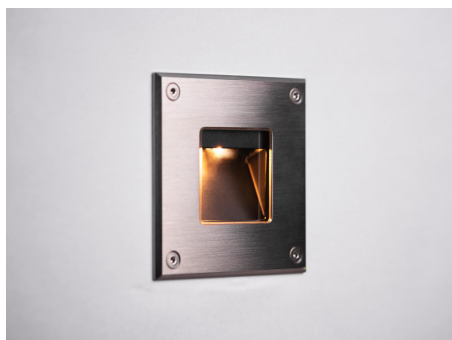

## Wall Scoop

STD-000277-0003

### Configured Product

CCT

2700K

Finish

TBC

Exterior recessed fixed focus wall light, for enhancing architectural details, gardens and pathways.

## Product Description

The Wall Scoop is an IP66 and robust IK10 rated fixed recessed wall light, for use at low level and designed to highlight pathways and stairs. Perfect for both commercial and residential applications, ideal for bringing landscapes to life after dark.

## Key Features

- Robust construction: made from 316 Grade Stainless Steel. Specialist finishes such as C5M coatings available on request suitable for marine environments.
- Includes a custom kick reflector and glare baffle for beam control.
- Advanced dimming options: DALI, 0-10V, and Wireless dimming, down to 0.1%.
- High-performance lighting: up to 97 CRI LEDs.