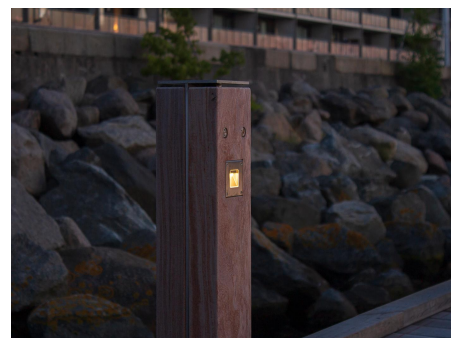

Wall Scoop

STD-000277-0003

Configured Product

CCT

2700K

Finish

TBC

Exterior recessed fixed focus wall light, for enhancing architectural details, gardens and pathways.

Product Description

The Wall Scoop is an IP66 and robust IK10 rated fixed recessed wall light, for use at low level and designed to highlight pathways and stairs. Perfect for both commercial and residential applications, ideal for bringing landscapes to life after dark.

Machined from 316 Grade Stainless Steel and a toughened glass lens.

Key Features

- Robust construction: made from 316 Grade Stainless Steel. Specialist finishes such as C5M coatings available on request suitable for marine environments.
- Includes a custom kick reflector and glare baffle for beam control.
- Advanced dimming options: DALI, 0-10V, and Wireless dimming, down to 0.1%.
- High-performance lighting: up to 97 CRI LEDs.