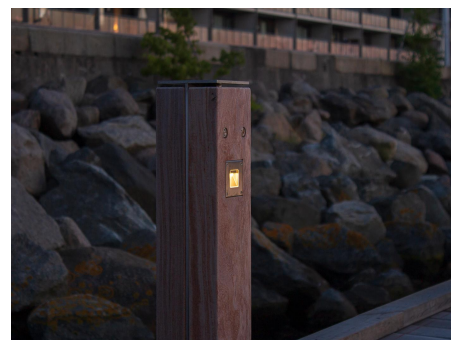

### Configured Product

CCT

2700K

Finish

TBC

Exterior recessed fixed focus wall light, for enhancing architectural details, gardens and pathways.

## Product Description

The Wall Scoop is an IP66 and robust IK10 rated fixed recessed wall light, for use at low level and designed to highlight pathways and stairs. Perfect for both commercial and residential applications, ideal for bringing landscapes to life after dark.

Machined from 316 Grade Stainless Steel and a toughened glass lens.

## Key Features

- Robust construction: made from 316 Grade Stainless Steel. Specialist finishes such as C5M coatings available on request suitable for marine environments.
- Includes a custom kick reflector and glare baffle for beam control.
- Advanced dimming options: DALI, 0-10V, and Wireless dimming, down to 0.1%.
- High-performance lighting: up to 97 CRI LEDs.