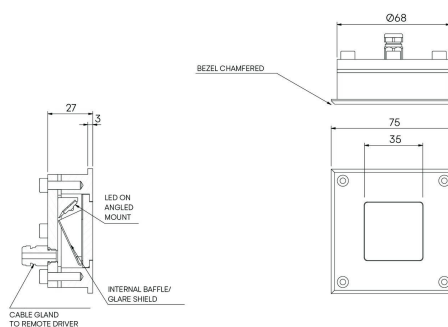

Wall Scoop

STD-000277-0003

Configured Product

CCT

2700K

Finish

TBC

Exterior recessed fixed focus wall light, for enhancing architectural details, gardens and pathways.

Product Description

The Wall Scoop is an IP66 and robust IK10 rated fixed recessed wall light, for use at low level and designed to highlight pathways and stairs. Perfect for both commercial and residential applications, ideal for bringing landscapes to life after dark.