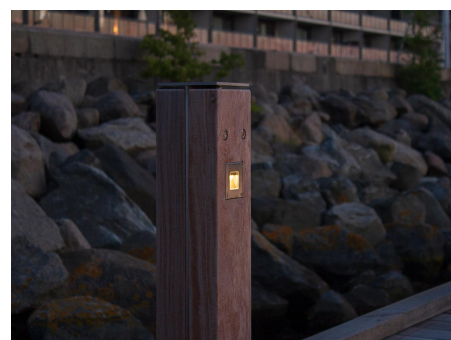

### Configured Product

CCT \_\_\_\_\_

2700K

Finish \_\_\_\_\_

TBC

Exterior recessed fixed focus wall light, for enhancing architectural details, gardens and pathways.

## Product Description

The Wall Scoop is an IP66 and robust IK10 rated fixed recessed wall light, for use at low level and designed to highlight pathways and stairs. Perfect for both commercial and residential applications, ideal for bringing landscapes to life after dark.

Machined from 316 Grade Stainless Steel and a toughened glass lens.

## Key Features

- Robust construction: made from 316 Grade Stainless Steel. Specialist finishes such as C5M coatings available on request suitable for marine environments.
- Includes a custom kick reflector and glare baffle for beam control.
- Advanced dimming options: DALI, 0-10V, and Wireless dimming, down to 0.1%.
- High-performance lighting: up to 97 CRI LEDs.