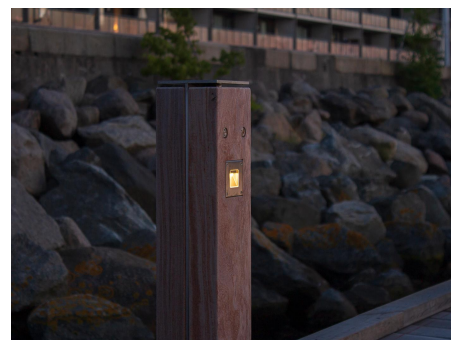

Wall Scoop

STD-000277-0001

Configured Product

CCT _____

TBC

Finish _____

TBC

Exterior recessed fixed focus wall light, for enhancing architectural details, gardens and pathways.

Product Description

The Wall Scoop is an IP66 and robust IK10 rated fixed recessed wall light, for use at low level and designed to highlight pathways and stairs. Perfect for both commercial and residential applications, ideal for bringing landscapes to life after dark.

Machined from 316 Grade Stainless Steel and a toughened glass lens.

Key Features

- Robust construction: made from 316 Grade Stainless Steel. Specialist finishes such as C5M coatings available on request suitable for marine environments.
- Includes a custom kick reflector and glare baffle for beam control.
- Advanced dimming options: DALI, 0-10V, and Wireless dimming, down to 0.1%.
- High-performance lighting: up to 97 CRI LEDs.