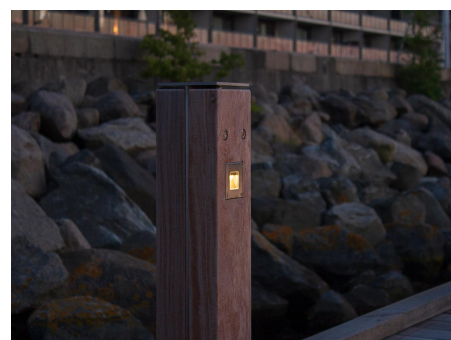

Wall Scoop

STD-000277-0001

Configured Product

CCT _____

TBC

Finish _____

TBC

Exterior recessed fixed focus wall light, for enhancing architectural details, gardens and pathways.

Product Description

The Wall Scoop is an IP66 and robust IK10 rated fixed recessed wall light, for use at low level and designed to highlight pathways and stairs. Perfect for both commercial and residential applications, ideal for bringing landscapes to life after dark.

Machined from 316 Grade Stainless Steel and a toughened glass lens.

Key Features

- Robust construction: made from 316 Grade Stainless Steel. Specialist finishes such as C5M coatings available on request suitable for marine environments.
- Includes a custom kick reflector and glare baffle for beam control.
- Advanced dimming options: DALI, 0-10V, and Wireless dimming, down to 0.1%.
- High-performance lighting: up to 97 CRI LEDs.