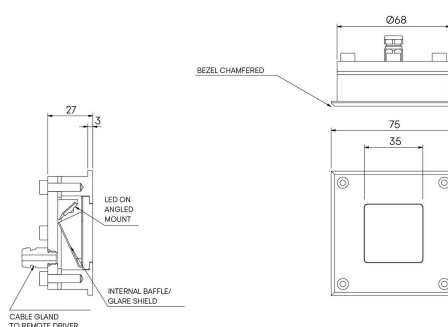

Wall Scoop

STD-000277-0001

Configured Product

CCT _____

TBC

Finish _____

TBC

Exterior recessed fixed focus wall light, for enhancing architectural details, gardens and pathways.

Product Description

The Wall Scoop is an IP66 and robust IK10 rated fixed recessed wall light, for use at low level and designed to highlight pathways and stairs. Perfect for both commercial and residential applications, ideal for bringing landscapes to life after dark.