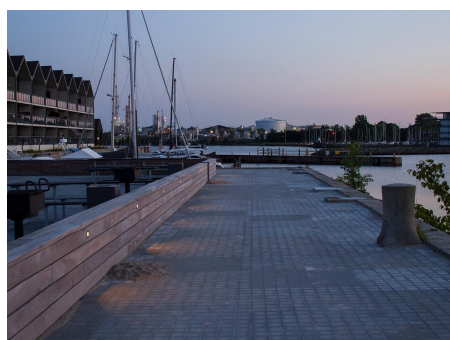

Key Features

- Robust construction: made from 316 Grade Stainless Steel. Specialist finishes such as C5M coatings available on request suitable for marine environments.
- Includes a custom kick reflector and glare baffle for beam control.
- Advanced dimming options: DALI, 0-10V, and Wireless dimming, down to 0.1%.
- High-performance lighting: up to 97 CRI LEDs.