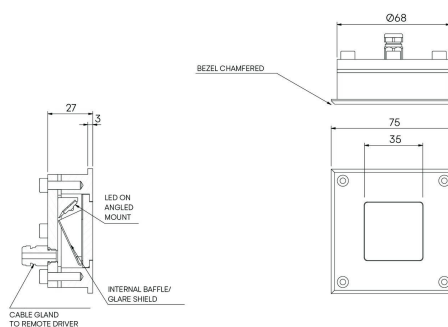

Wall Scoop

STD-000277-0001

Configured Product

CCT _____

TBC

Finish _____

TBC

Exterior recessed fixed focus wall light, for enhancing architectural details, gardens and pathways.

Product Description

The Wall Scoop is an IP66 and robust IK10 rated fixed recessed wall light, for use at low level and designed to highlight pathways and stairs. Perfect for both commercial and residential applications, ideal for bringing landscapes to life after dark.