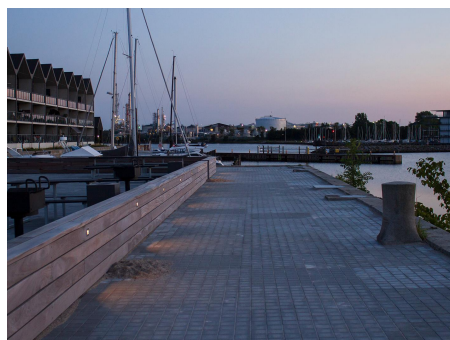

Wall Scoop

STD-000277-0001

Configured Product

CCT _____

TBC

Finish _____

TBC

Exterior recessed fixed focus wall light, for enhancing architectural details, gardens and pathways.

Product Description

The Wall Scoop is an IP66 and robust IK10 rated fixed recessed wall light, for use at low level and designed to highlight pathways and stairs. Perfect for both commercial and residential applications, ideal for bringing landscapes to life after dark.

Machined from 316 Grade Stainless Steel and a toughened glass lens.

Key Features

- Robust construction: made from 316 Grade Stainless Steel. Specialist finishes such as C5M coatings available on request suitable for marine environments.
- Includes a custom kick reflector and glare baffle for beam control.
- Advanced dimming options: DALI, 0-10V, and Wireless dimming, down to 0.1%.
- High-performance lighting: up to 97 CRI LEDs.