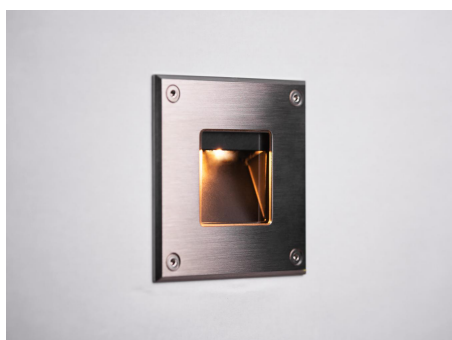

Wall Scoop

STD-000277-0001

Configured Product

CCT _____

TBC

Finish _____

TBC

Exterior recessed fixed focus wall light, for enhancing architectural details, gardens and pathways.

Product Description

The Wall Scoop is an IP66 and robust IK10 rated fixed recessed wall light, for use at low level and designed to highlight pathways and stairs. Perfect for both commercial and residential applications, ideal for bringing landscapes to life after dark.

Machined from 316 Grade Stainless Steel and a toughened glass lens.

Key Features

- Robust construction: made from 316 Grade Stainless Steel. Specialist finishes such as C5M coatings available on request suitable for marine environments.
- Includes a custom kick reflector and glare baffle for beam control.
- Advanced dimming options: DALI, 0-10V, and Wireless dimming, down to 0.1%.
- High-performance lighting: up to 97 CRI LEDs.