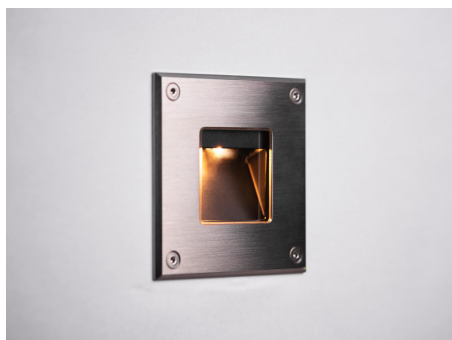

Wall Scoop

STD-000277-0001

Configured Product

CCT _____

TBC

Finish _____

TBC

Exterior recessed fixed focus wall light, for enhancing architectural details, gardens and pathways.

Product Description

The Wall Scoop is an IP66 and robust IK10 rated fixed recessed wall light, for use at low level and designed to highlight pathways and stairs. Perfect for both commercial and residential applications, ideal for bringing landscapes to life after dark.

Machined from 316 Grade Stainless Steel and a toughened glass lens.

Key Features

- Robust construction: made from 316 Grade Stainless Steel. Specialist finishes such as C5M coatings available on request suitable for marine environments.
- Includes a custom kick reflector and glare baffle for beam control.
- Advanced dimming options: DALI, 0-10V, and Wireless dimming, down to 0.1%.
- High-performance lighting: up to 97 CRI LEDs.