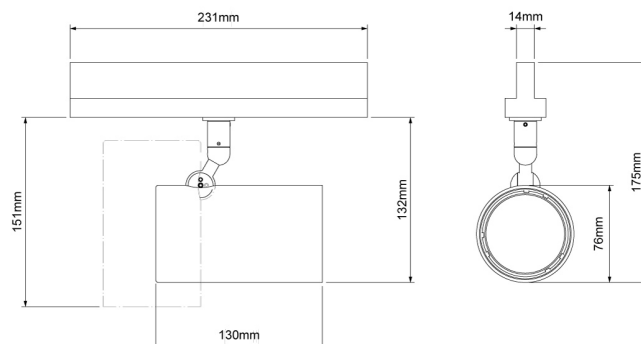

STOANE LIGHTING

EQUIPMENT DESIGN + MANUFACTURE

ZTA.70.Mains Track STD-000245-0109

Modular high-performance, mains track-mounted spotlight system, for interior architectural applications such as Museums, Galleries, Retail and Workplace environments.

Engineered for exceptional durability, maintainability, re-manufacturability, and recyclability, this spotlight sets a new standard for sustainable design.

Product Description

ZTA.70.Mains Track is constructed from extruded and precision-machined recycled aluminium, the spotlight features an anodised and powder-coated finish for enhanced durability and aesthetics.

Compatible with 3-circuit adapters for 120-277V Stucchi, Eutrac, Global Pulse, and other track systems, this spotlight includes integral dimming control gear.

The spotlight can accommodate up to two lens accessories and multiple attachments, making it highly customisable for various lighting needs.

Key Features

- Sustainable construction: made from recycled aluminium with a long-lasting anodised and powder-coated finish. Specialist finishes available on request.
- Versatile adjustment: 363° pan rotation and 130° tilt with a lockable spot.
- Broad compatibility: 3-circuit adapter supports multiple track systems (Stucchi, Eutrac, Global Pulse).
- Advanced dimming options: on-board, DALI, 0-10V, and Wireless dimming, down to 0.1%.