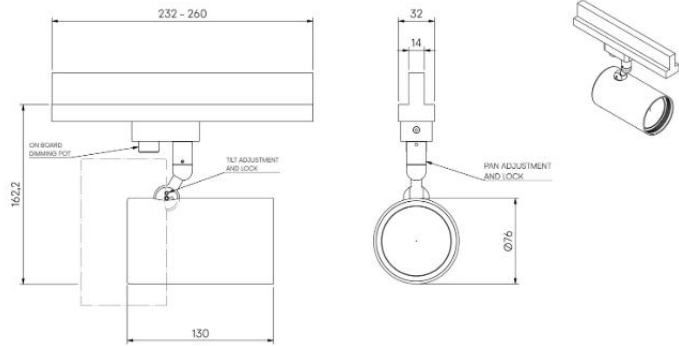

On Board Dimming

Order no. On board dim

Be

Or

Accessories and Attachments

This product can accept up to 2 x lenses and louvres: