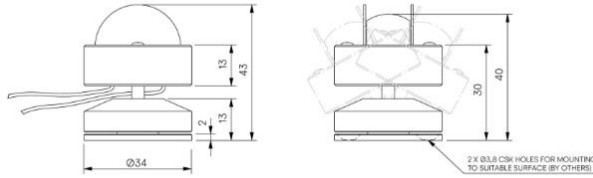

Niche

STD-000163-0016

Configured Product

CCT _____

2700K

Finish _____

Anodised Black

Cable Length _____

500mm

Linear framing system, for interior window reveals and architectural details.

Product Description

The Niche is a small form factor interior rated, adjustable and lockable linear framing light.

Designed to produce a linear beam spread to illuminate window reveals and architectural details, the product is designed to be located in the centre of these details and is both adjustable and lockable with glare baffles.