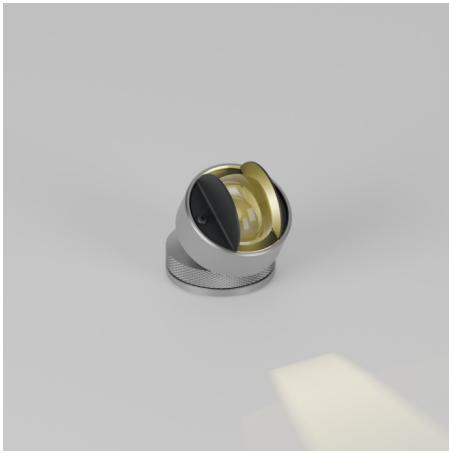

Niche

STD-000163-0016

Configured Product

CCT _____

2700K

Finish _____

Anodised Black

Cable Length _____

500mm

Linear framing system, for interior window reveals and architectural details.

Product Description

The Niche is a small form factor interior rated, adjustable and lockable linear framing light.

Designed to produce a linear beam spread to illuminate window reveals and architectural details, the product is designed to be located in the centre of these details and is both adjustable and lockable with glare baffles.

Constructed from precision-machined recycled aluminium, the product features an anodised and powder-coated finish for enhanced durability and aesthetics.

Key Features

- Sustainable construction: made from recycled aluminium with a weather resistant long-lasting anodised and powder-coated finish. Specialist finishes available on request.
- Small form factor with high efficiency beam distribution to frame window or architectural details.
- Adjustable and lockable system with glare control and custom mounting options available on request.
- Advanced dimming options: DALI, 0-10V, DMX and Wireless dimming, down to 0.1%.
- High-performance lighting: up to 97 CRI LEDs with interchangeable optical systems.