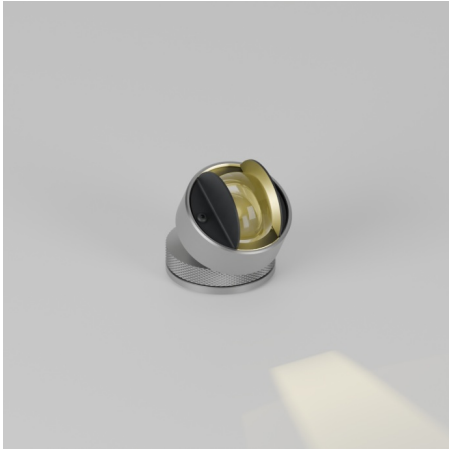

Niche

STD-000163-0013

Configured Product

CCT _____

3000K

Finish _____

Anodised Black

Cable Length _____

500mm

Linear framing system, for interior window reveals and architectural details.

Product Description

The Niche is a small form factor interior rated, adjustable and lockable linear framing light.

Designed to produce a linear beam spread to illuminate window reveals and architectural details, the product is designed to be located in the centre of these details and is both adjustable and lockable with glare baffles.

Constructed from precision-machined recycled aluminium, the product features an anodised and powder-coated finish for enhanced durability and aesthetics.

Key Features

- Sustainable construction: made from recycled aluminium with a weather resistant long-lasting anodised and powder-coated finish. Specialist finishes available on request.
- Small form factor with high efficiency beam distribution to frame window or architectural details.
- Adjustable and lockable system with glare control and custom mounting options available on request.
- Advanced dimming options: DALI, 0-10V, DMX and Wireless dimming, down to 0.1%.
- High-performance lighting: up to 97 CRI LEDs with interchangeable optical systems.