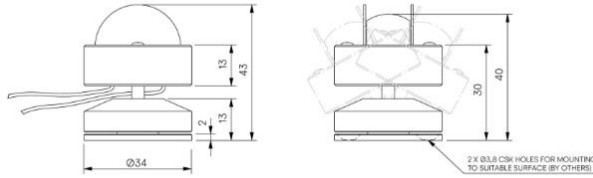

Niche

STD-000163-0013

Configured Product

CCT _____

3000K

Finish _____

Anodised Black

Cable Length _____

500mm

Linear framing system, for interior window reveals and architectural details.

Product Description

The Niche is a small form factor interior rated, adjustable and lockable linear framing light.

Designed to produce a linear beam spread to illuminate window reveals and architectural details, the product is designed to be located in the centre of these details and is both adjustable and lockable with glare baffles.