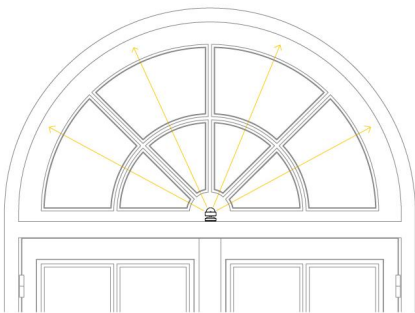

Key Features

- Sustainable construction: made from recycled aluminium with a weather resistant long-lasting anodised and powder-coated finish. Specialist finishes available on request.
- Small form factor with high efficiency beam distribution to frame window or architectural details.
- Adjustable and lockable system with glare control and custom mounting options available on request.
- Advanced dimming options: DALI, 0-10V, DMX and Wireless dimming, down to 0.1%.
- High-performance lighting: up to 97 CRI LEDs with interchangeable optical systems.