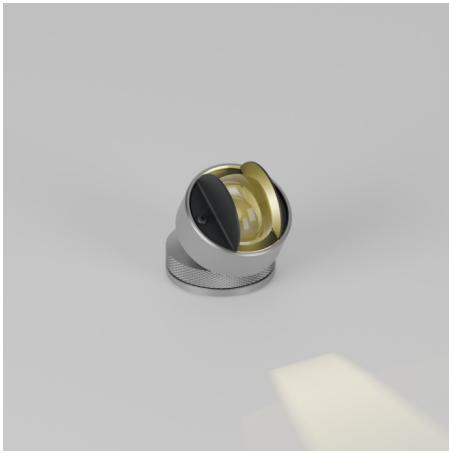

Niche

STD-000163-0012

Configured Product

CCT _____

2700K

Finish _____

TBC

Cable Length _____

500mm

Linear framing system, for interior window reveals and architectural details.

Product Description

The Niche is a small form factor interior rated, adjustable and lockable linear framing light.

Designed to produce a linear beam spread to illuminate window reveals and architectural details, the product is designed to be located in the centre of these details and is both adjustable and lockable with glare baffles.

Constructed from precision-machined recycled aluminium, the product features an anodised and powder-coated finish for enhanced durability and aesthetics.

Key Features

- Sustainable construction: made from recycled aluminium with a weather resistant long-lasting anodised and powder-coated finish. Specialist finishes available on request.
- Small form factor with high efficiency beam distribution to frame window or architectural details.
- Adjustable and lockable system with glare control and custom mounting options available on request.
- Advanced dimming options: DALI, 0-10V, DMX and Wireless dimming, down to 0.1%.
- High-performance lighting: up to 97 CRI LEDs with interchangeable optical systems.