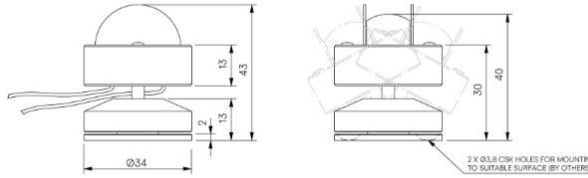

Niche

STD-000163-0012

Configured Product

CCT _____

2700K

Finish _____

TBC

Cable Length _____

500mm

Linear framing system, for interior window reveals and architectural details.

Product Description

The Niche is a small form factor interior rated, adjustable and lockable linear framing light.

Designed to produce a linear beam spread to illuminate window reveals and architectural details, the product is designed to be located in the centre of these details and is both adjustable and lockable with glare baffles.