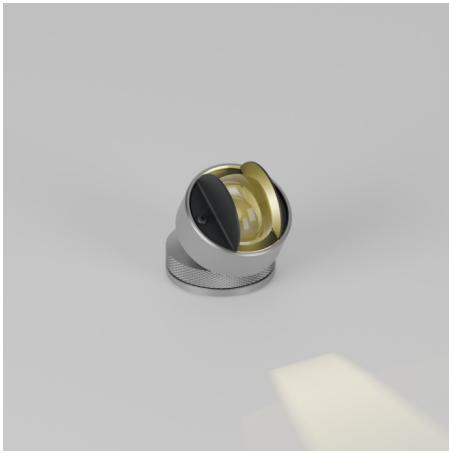

Niche

STD-000163-0010

Configured Product

CCT _____

3000K

Finish _____

Anodised Clear

Cable Length _____

500mm

Linear framing system, for interior window reveals and architectural details.

Product Description

The Niche is a small form factor interior rated, adjustable and lockable linear framing light.

Designed to produce a linear beam spread to illuminate window reveals and architectural details, the product is designed to be located in the centre of these details and is both adjustable and lockable with glare baffles.

Constructed from precision-machined recycled aluminium, the product features an anodised and powder-coated finish for enhanced durability and aesthetics.

Key Features

- Sustainable construction: made from recycled aluminium with a weather resistant long-lasting anodised and powder-coated finish. Specialist finishes available on request.
- Small form factor with high efficiency beam distribution to frame window or architectural details.
- Adjustable and lockable system with glare control and custom mounting options available on request.
- Advanced dimming options: DALI, 0-10V, DMX and Wireless dimming, down to 0.1%.
- High-performance lighting: up to 97 CRI LEDs with interchangeable optical systems.