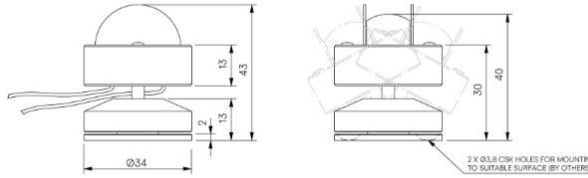

Niche

STD-000163-0010

Configured Product

CCT _____

3000K

Finish _____

Anodised Clear

Cable Length _____

500mm

Linear framing system, for interior window reveals and architectural details.

Product Description

The Niche is a small form factor interior rated, adjustable and lockable linear framing light.

Designed to produce a linear beam spread to illuminate window reveals and architectural details, the product is designed to be located in the centre of these details and is both adjustable and lockable with glare baffles.