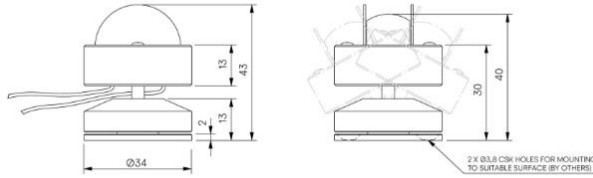

Niche

STD-000163-0007

Configured Product

CCT _____

Finish _____

Cable Length _____

Linear framing system, for interior window reveals and architectural details.

Product Description

The Niche is a small form factor interior rated, adjustable and lockable linear framing light.

Designed to produce a linear beam spread to illuminate window reveals and architectural details, the product is designed to be located in the centre of these details and is both adjustable and lockable with glare baffles.