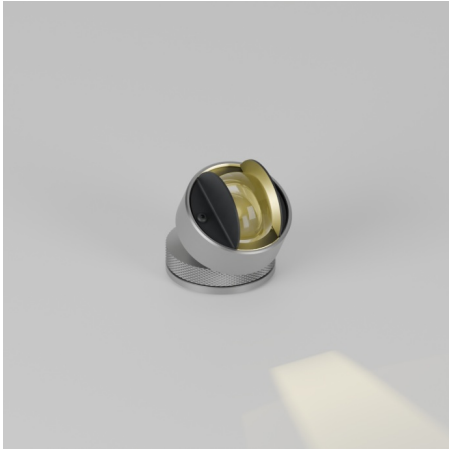

Niche

STD-000163-0007

Configured Product

CCT _____

3000K

Finish _____

TBC

Cable Length _____

500mm

Linear framing system, for interior window reveals and architectural details.

Product Description

The Niche is a small form factor interior rated, adjustable and lockable linear framing light.

Designed to produce a linear beam spread to illuminate window reveals and architectural details, the product is designed to be located in the centre of these details and is both adjustable and lockable with glare baffles.

Constructed from precision-machined recycled aluminium, the product features an anodised and powder-coated finish for enhanced durability and aesthetics.

Key Features

- Sustainable construction: made from recycled aluminium with a weather resistant long-lasting anodised and powder-coated finish. Specialist finishes available on request.
- Small form factor with high efficiency beam distribution to frame window or architectural details.
- Adjustable and lockable system with glare control and custom mounting options available on request.
- Advanced dimming options: DALI, 0-10V, DMX and Wireless dimming, down to 0.1%.
- High-performance lighting: up to 97 CRI LEDs with interchangeable optical systems.