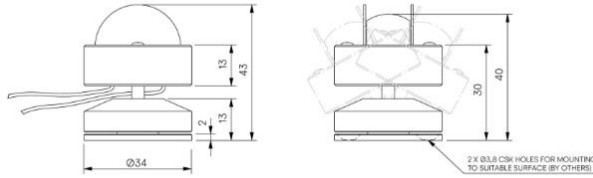

Niche

STD-000163-0007

Configured Product

CCT _____

3000K

Finish _____

TBC

Cable Length _____

500mm

Linear framing system, for interior window reveals and architectural details.

Product Description

The Niche is a small form factor interior rated, adjustable and lockable linear framing light.

Designed to produce a linear beam spread to illuminate window reveals and architectural details, the product is designed to be located in the centre of these details and is both adjustable and lockable with glare baffles.