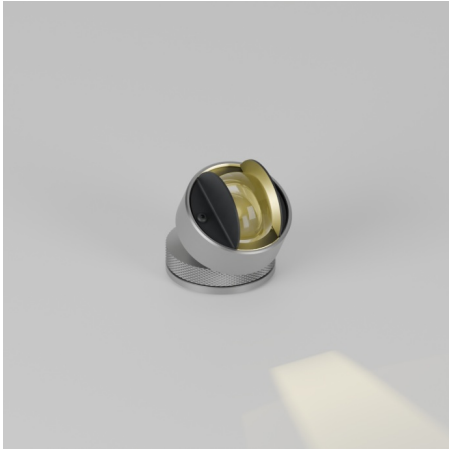

Niche

STD-000163-0007

Configured Product

CCT _____

Finish _____

Cable Length _____

Linear framing system, for interior window reveals and architectural details.

Product Description

The Niche is a small form factor interior rated, adjustable and lockable linear framing light.

Designed to produce a linear beam spread to illuminate window reveals and architectural details, the product is designed to be located in the centre of these details and is both adjustable and lockable with glare baffles.

Constructed from precision-machined recycled aluminium, the product features an anodised and powder-coated finish for enhanced durability and aesthetics.

Key Features

- Sustainable construction: made from recycled aluminium with a weather resistant long-lasting anodised and powder-coated finish. Specialist finishes available on request.
- Small form factor with high efficiency beam distribution to frame window or architectural details.
- Adjustable and lockable system with glare control and custom mounting options available on request.
- Advanced dimming options: DALI, 0-10V, DMX and Wireless dimming, down to 0.1%.
- High-performance lighting: up to 97 CRI LEDs with interchangeable optical systems.