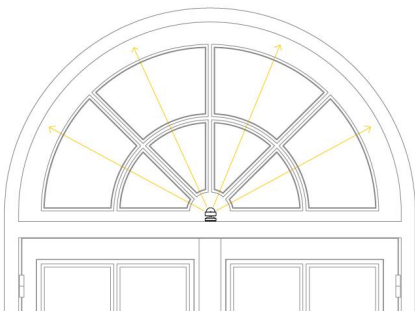

Key Features

- Sustainable construction: made from recycled aluminium with a weather resistant long-lasting anodised and powder-coated finish. Specialist finishes available on request.
- Small form factor with high efficiency beam distribution to frame window or architectural details.
- Adjustable and lockable system with glare control and custom mounting options available on request.
- Advanced dimming options: DALI, 0-10V, DMX and Wireless dimming, down to 0.1%.
- High-performance lighting: up to 97 CRI LEDs with interchangeable optical systems.