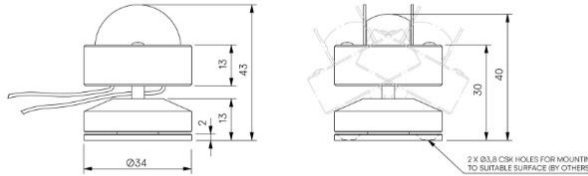

Niche

STD-000163-0004

Configured Product

CCT _____

3000K

Finish _____

TBC

Cable Length _____

TBC

Linear framing system, for interior window reveals and architectural details.

Product Description

The Niche is a small form factor interior rated, adjustable and lockable linear framing light.

Designed to produce a linear beam spread to illuminate window reveals and architectural details, the product is designed to be located in the centre of these details and is both adjustable and lockable with glare baffles.