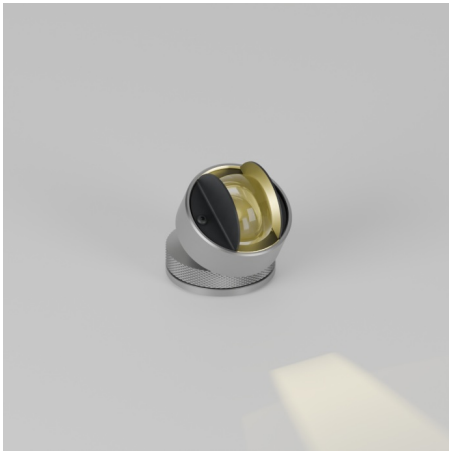

Niche

STD-000163-0004

Configured Product

CCT _____

3000K

Finish _____

TBC

Cable Length _____

TBC

Linear framing system, for interior window reveals and architectural details.

Product Description

The Niche is a small form factor interior rated, adjustable and lockable linear framing light.

Designed to produce a linear beam spread to illuminate window reveals and architectural details, the product is designed to be located in the centre of these details and is both adjustable and lockable with glare baffles.

Constructed from precision-machined recycled aluminium, the product features an anodised and powder-coated finish for enhanced durability and aesthetics.

Key Features

- Sustainable construction: made from recycled aluminium with a weather resistant long-lasting anodised and powder-coated finish. Specialist finishes available on request.
- Small form factor with high efficiency beam distribution to frame window or architectural details.
- Adjustable and lockable system with glare control and custom mounting options available on request.
- Advanced dimming options: DALI, 0-10V, DMX and Wireless dimming, down to 0.1%.
- High-performance lighting: up to 97 CRI LEDs with interchangeable optical systems.