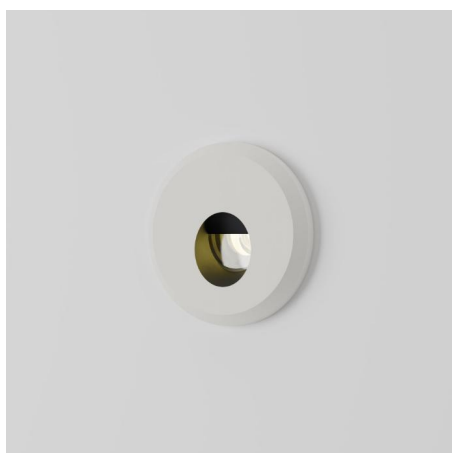

### Configured Product

CCT \_\_\_\_\_

Finish \_\_\_\_\_

Exterior recessed wall light, for enhancing pathways, stairs and decks.

### Product Description

The Bulwark is a Marine Grade miniature IP66 rated exterior recessed wall light, designed to provide a low level soft directional light to pathways, stairs and ship decks.

Including glare baffle to avoid upward light spill.

Supplied with install sleeve and snap-on stainless steel bezel. Including an acetal mounting sleeve.

### Key Features

- Sustainable construction: made from Stainless Steel, recycled aluminium with a weather resistant long-lasting anodised and powder-coated finish. Specialist finishes available on request.
- Fixed focus optic with soft asymmetric light distribution and glare baffle.
- Advanced dimming options: DALI, 0-10V, DMX and Wireless dimming, down to 0.1%.
- High-performance lighting: up to 97 CRI LEDs.
- First fix acetal installation sleeve