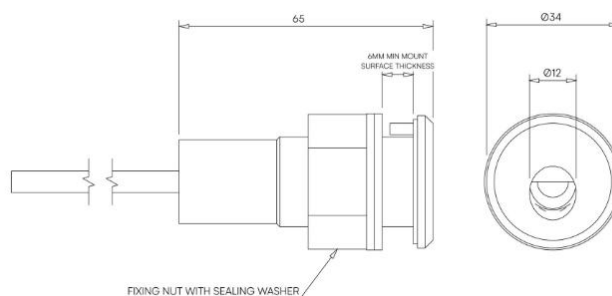

Exterior recessed wall light, for enhancing pathways, stairs and decks.

Product Description

The Bulwark is a Marine Grade miniature IP66 rated exterior recessed wall light, designed to provide a low level soft directional light to pathways, stairs and ship decks.

Including glare baffle to avoid upward light spill.

Supplied with install sleeve and snap-on stainless steel bezel. Including an acetal mounting sleeve.

Key Features

- Sustainable construction: made from Stainless Steel, recycled aluminium with a weather resistant long-lasting anodised and powder-coated finish. Specialist finishes available on request.
- Fixed focus optic with soft asymmetric light distribution and glare baffle.
- Advanced dimming options: DALI, 0-10V, DMX and Wireless dimming, down to 0.1%.
- High-performance lighting: up to 97 CRI LEDs.
- First fix acetal installation sleeve

Compliance