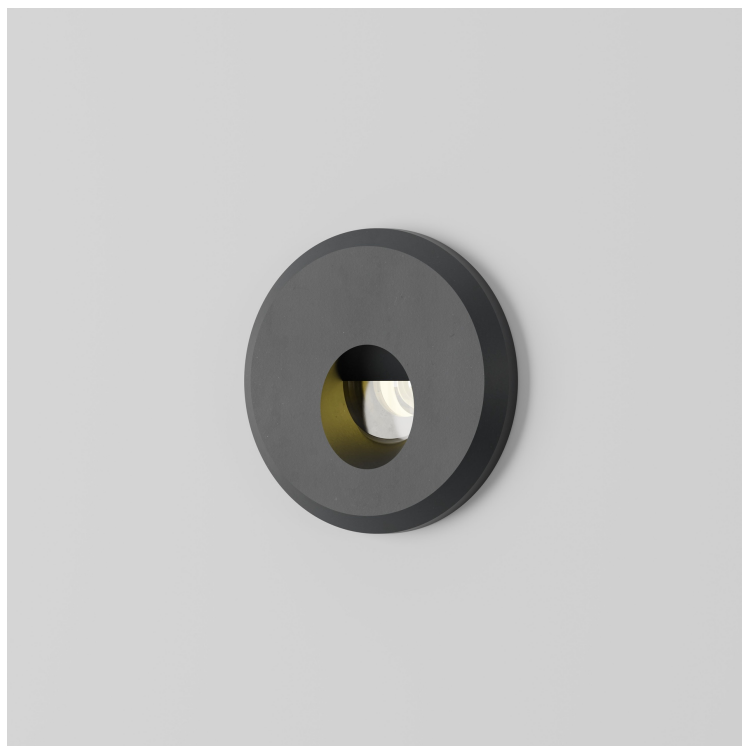

STOANE LIGHTING

EQUIPMENT DESIGN + MANUFACTURE

Bulwark STD-000076-0007

Exterior recessed wall light, for enhancing pathways, stairs and decks.

Product Description

The Bulwark is a Marine Grade miniature IP66 rated exterior recessed wall light, designed to provide a low level soft directional light to pathways, stairs and ship decks.

Including glare baffle to avoid upward light spill.

Supplied with install sleeve and snap-on stainless steel bezel. Including an acetal mounting sleeve.

Key Features

- Sustainable construction: made from Stainless Steel, recycled aluminium with a weather resistant long-lasting anodised and powder-coated finish. Specialist finishes available on request.
- Fixed focus optic with soft asymmetric light distribution and glare baffle.
- Advanced dimming options: DALI, 0-10V, DMX and Wireless dimming, down to 0.1%.
- High-performance lighting: up to 97 CRI LEDs.
- First fix acetal installation sleeve

STOANE LIGHTING

EQUIPMENT DESIGN + MANUFACTURE

Bulwark STD-000076-0007

Configured Product

CCT

2700K

Finish

Please contact us for custom finishing requirements