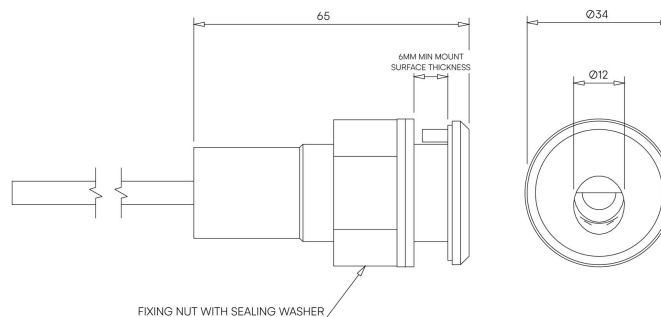

STOANE LIGHTING

EQUIPMENT DESIGN + MANUFACTURE

Bulwark STD-000076-0007

Exterior recessed wall light, for enhancing pathways, stairs and decks.

Product Description

The Bulwark is a Marine Grade miniature IP66 rated exterior recessed wall light, designed to provide a low level soft directional light to pathways, stairs and ship decks.

Including glare baffle to avoid upward light spill.

Supplied with install sleeve and snap-on stainless steel bezel. Including an acetal mounting sleeve.

Key Features

- Sustainable construction: made from Stainless Steel, recycled aluminium with a weather resistant long-lasting anodised and powder-coated finish. Specialist finishes available on request.
- Fixed focus optic with soft asymmetric light distribution and glare baffle.
- Advanced dimming options: DALI, 0-10V, DMX and Wireless dimming, down to 0.1%.
- High-performance lighting: up to 97 CRI LEDs.
- First fix acetal installation sleeve