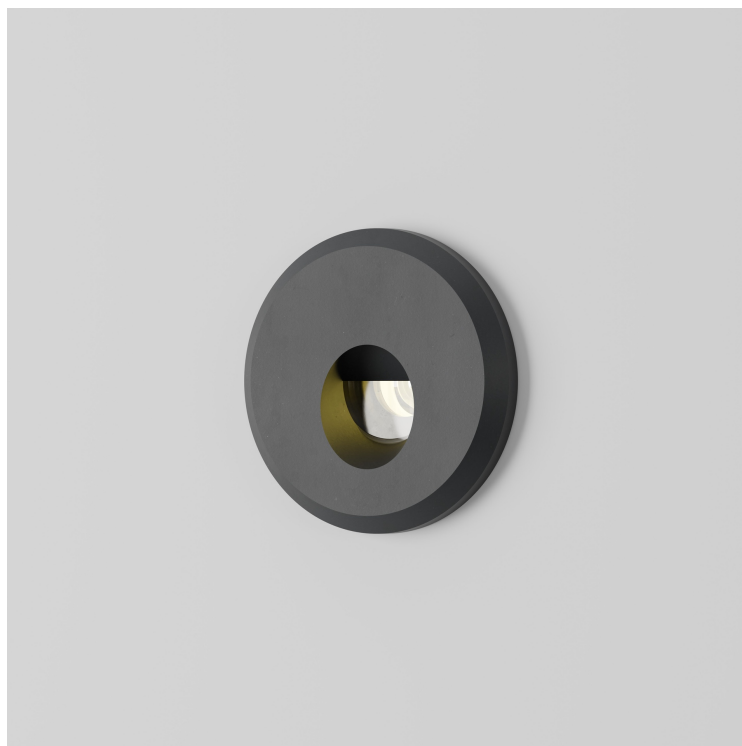

STOANE LIGHTING

EQUIPMENT DESIGN + MANUFACTURE

Bulwark STD-000076-0006

Exterior recessed wall light, for enhancing pathways, stairs and decks.

Product Description

The Bulwark is a Marine Grade miniature IP66 rated exterior recessed wall light, designed to provide a low level soft directional light to pathways, stairs and ship decks.

Including glare baffle to avoid upward light spill.

Supplied with install sleeve and snap-on stainless steel bezel. Including an acetal mounting sleeve.

Key Features

- Sustainable construction: made from Stainless Steel, recycled aluminium with a weather resistant long-lasting anodised and powder-coated finish. Specialist finishes available on request.
- Fixed focus optic with soft asymmetric light distribution and glare baffle.
- Advanced dimming options: DALI, 0-10V, DMX and Wireless dimming, down to 0.1%.
- High-performance lighting: up to 97 CRI LEDs.
- First fix acetal installation sleeve

STOANE LIGHTING

EQUIPMENT DESIGN + MANUFACTURE

Bulwark STD-000076-0006

Configured Product

CCT

3000K

Finish

Please contact us for custom finishing requirements

Standard Painted