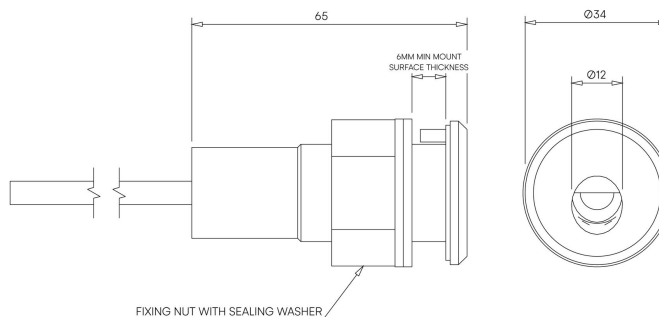

STOANE LIGHTING

EQUIPMENT DESIGN + MANUFACTURE

Bulwark STD-000076-0006

Exterior recessed wall light, for enhancing pathways, stairs and decks.

Product Description

The Bulwark is a Marine Grade miniature IP66 rated exterior recessed wall light, designed to provide a low level soft directional light to pathways, stairs and ship decks.

Including glare baffle to avoid upward light spill.

Supplied with install sleeve and snap-on stainless steel bezel. Including an acetal mounting sleeve.

Key Features

- Sustainable construction: made from Stainless Steel, recycled aluminium with a weather resistant long-lasting anodised and powder-coated finish. Specialist finishes available on request.
- Fixed focus optic with soft asymmetric light distribution and glare baffle.
- Advanced dimming options: DALI, 0-10V, DMX and Wireless dimming, down to 0.1%.
- High-performance lighting: up to 97 CRI LEDs.
- First fix acetal installation sleeve