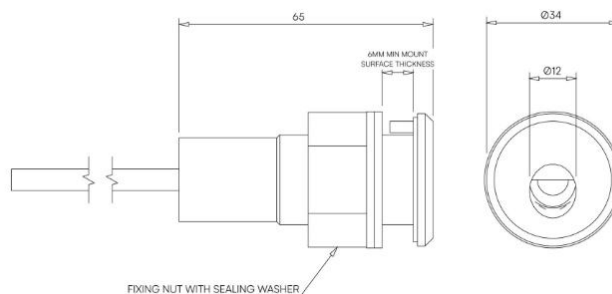

Exterior recessed wall light, for enhancing pathways, stairs and decks.

Product Description

The Bulwark is a Marine Grade miniature IP66 rated exterior recessed wall light, designed to provide a low level soft directional light to pathways, stairs and ship decks.

Including glare baffle to avoid upward light spill.

Supplied with install sleeve and snap-on stainless steel bezel. Including an acetal mounting sleeve.

Key Features

- Sustainable construction: made from Stainless Steel, recycled aluminium with a weather resistant long-lasting anodised and powder-coated finish. Specialist finishes available on request.
- Fixed focus optic with soft asymmetric light distribution and glare baffle.
- Advanced dimming options: DALI, 0-10V, DMX and Wireless dimming, down to 0.1%.
- High-performance lighting: up to 97 CRI LEDs.
- First fix acetal installation sleeve

Compliance