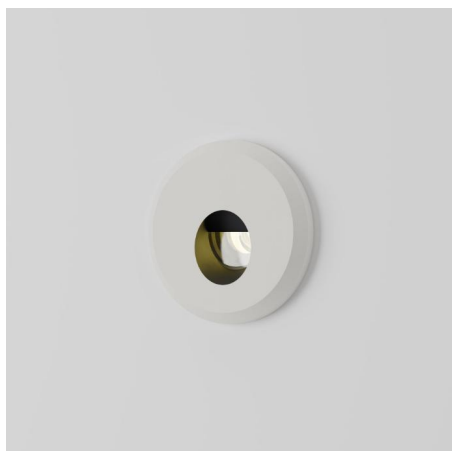

### Configured Product

CCT

3000K

Finish

TBC

Exterior recessed wall light, for enhancing pathways, stairs and decks.

### Product Description

The Bulwark is a Marine Grade miniature IP66 rated exterior recessed wall light, designed to provide a low level soft directional light to pathways, stairs and ship decks.

Including glare baffle to avoid upward light spill.

Supplied with install sleeve and snap-on stainless steel bezel. Including an acetal mounting sleeve.

### Key Features

- Sustainable construction: made from Stainless Steel, recycled aluminium with a weather resistant long-lasting anodised and powder-coated finish. Specialist finishes available on request.
- Fixed focus optic with soft asymmetric light distribution and glare baffle.
- Advanced dimming options: DALI, 0-10V, DMX and Wireless dimming, down to 0.1%.
- High-performance lighting: up to 97 CRI LEDs.
- First fix acetal installation sleeve