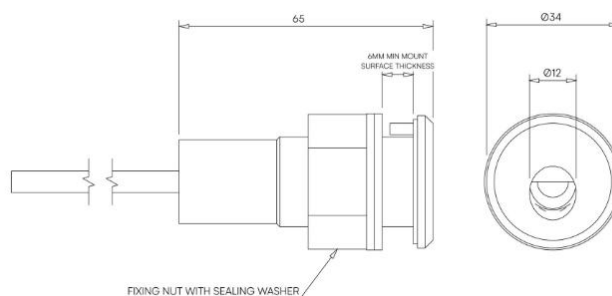

STOANE LIGHTING

EQUIPMENT DESIGN + MANUFACTURE

Bulwark

STD-000076-0001

Configured Product

CCT _____

TBC

Finish _____

TBC

Exterior recessed wall light, for enhancing pathways, stairs and decks.

Product Description

The Bulwark is a Marine Grade miniature IP66 rated exterior recessed wall light, designed to provide a low level soft directional light to pathways, stairs and ship decks.

Including glare baffle to avoid upward light spill.

Supplied with install sleeve and snap-on stainless steel bezel. Including an acetal mounting sleeve.

Key Features

- Sustainable construction: made from Stainless Steel, recycled aluminium with a weather resistant long-lasting anodised and powder-coated finish. Specialist finishes available on request.
- Fixed focus optic with soft asymmetric light distribution and glare baffle.
- Advanced dimming options: DALI, 0-10V, DMX and Wireless dimming, down to 0.1%.
- High-performance lighting: up to 97 CRI LEDs.
- First fix acetal installation sleeve

Light distribution Asymmetrical 52.3° x 56.3°

Lumen maintenance L70 B50 >66,000 hours

Colour consistency 2 SDCM

Colour maintenance $\pm 0.007 \Delta u'v'$

IP rating IP66

IK rating IK10

Weight 0.147kg

Service Commitment