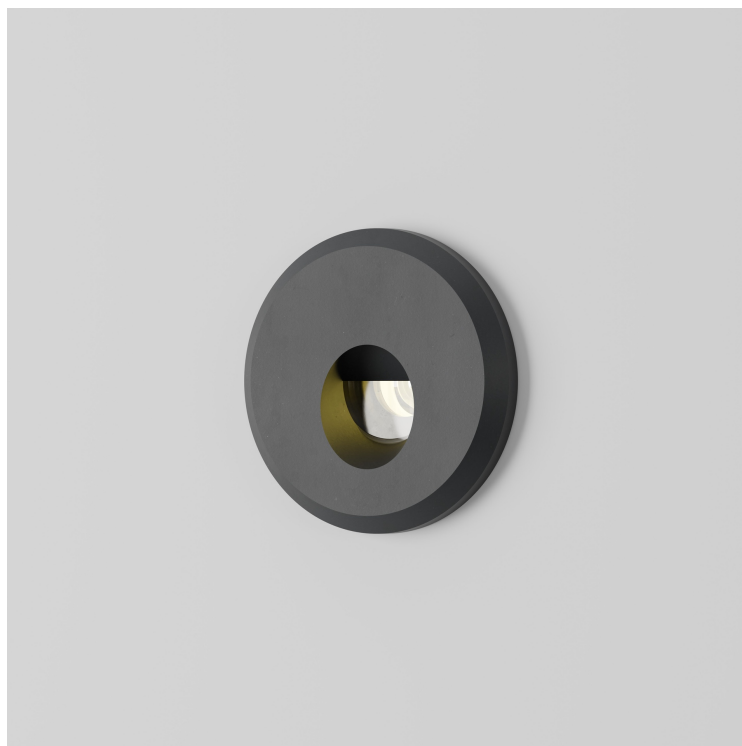

## Bulwark STD-000076-0001

Exterior recessed wall light, for enhancing pathways, stairs and decks.

### Product Description

The Bulwark is a Marine Grade miniature IP66 rated exterior recessed wall light, designed to provide a low level soft directional light to pathways, stairs and ship decks.

Including glare baffle to avoid upward light spill.

Supplied with install sleeve and snap-on stainless steel bezel. Including an acetal mounting sleeve.

### Key Features

- Sustainable construction: made from Stainless Steel, recycled aluminium with a weather resistant long-lasting anodised and powder-coated finish. Specialist finishes available on request.
- Fixed focus optic with soft asymmetric light distribution and glare baffle.
- Advanced dimming options: DALI, 0-10V, DMX and Wireless dimming, down to 0.1%.
- High-performance lighting: up to 97 CRI LEDs.
- First fix acetal installation sleeve