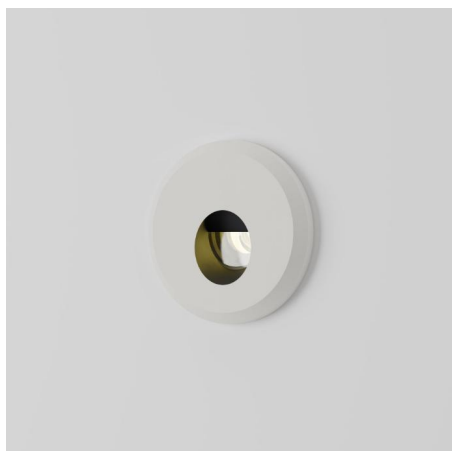

STOANE LIGHTING

EQUIPMENT DESIGN + MANUFACTURE

Bulwark

STD-000076-0001

Configured Product

CCT _____

TBC

Finish _____

TBC

Exterior recessed wall light, for enhancing pathways, stairs and decks.

Product Description

The Bulwark is a Marine Grade miniature IP66 rated exterior recessed wall light, designed to provide a low level soft directional light to pathways, stairs and ship decks.

Including glare baffle to avoid upward light spill.

Supplied with install sleeve and snap-on stainless steel bezel. Including an acetal mounting sleeve.

Key Features

- Sustainable construction: made from Stainless Steel, recycled aluminium with a weather resistant long-lasting anodised and powder-coated finish. Specialist finishes available on request.
- Fixed focus optic with soft asymmetric light distribution and glare baffle.
- Advanced dimming options: DALI, 0-10V, DMX and Wireless dimming, down to 0.1%.
- High-performance lighting: up to 97 CRI LEDs.
- First fix acetal installation sleeve