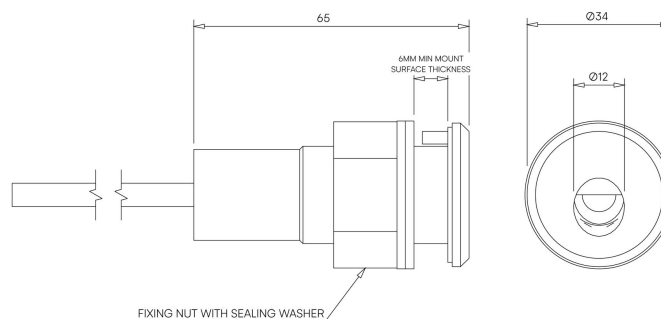

Bulwark STD-000076-0001

Exterior recessed wall light, for enhancing pathways, stairs and decks.

Product Description

The Bulwark is a Marine Grade miniature IP66 rated exterior recessed wall light, designed to provide a low level soft directional light to pathways, stairs and ship decks.

Including glare baffle to avoid upward light spill.

Supplied with install sleeve and snap-on stainless steel bezel. Including an acetal mounting sleeve.

Key Features

- Sustainable construction: made from Stainless Steel, recycled aluminium with a weather resistant long-lasting anodised and powder-coated finish. Specialist finishes available on request.
- Fixed focus optic with soft asymmetric light distribution and glare baffle.
- Advanced dimming options: DALI, 0-10V, DMX and Wireless dimming, down to 0.1%.
- High-performance lighting: up to 97 CRI LEDs.
- First fix acetal installation sleeve