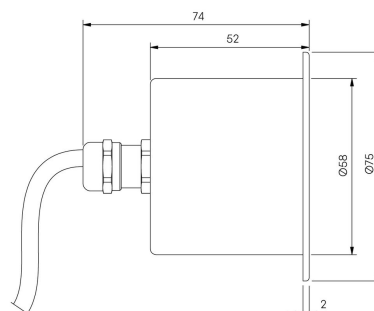

STOANE LIGHTING

EQUIPMENT DESIGN + MANUFACTURE

Baby Badger STD-000072-0003

Exterior in-ground recessed adjustable and lockable uplighter, for enhancing architectural details, gardens and pathways.

Product Description

The Baby Badger is a small form factor IP66 rated adjustable and lockable exterior up light, designed to precisely highlight textures, add depth to trees, sculptures, facades and other outdoor features. Perfect for both commercial and residential applications, ideal for bringing landscapes to life after dark.

Key Features

- Sustainable construction: made from recycled aluminium with a weather resistant long-lasting anodised and powder-coated finish. Specialist finishes available on request.
- Adjustment providing up to +/- 12° of tilt with locking mechanism and pan rotation.
- Interchangeable optics to allow Very Narrow to Wide Flood to elliptical beam options and a toughened glass lens.
- Advanced dimming options: DALI, 0-10V, and Wireless dimming, down to 0.1%.
- High-performance lighting: Up to 97 CRI LEDs.
- First fix Installation sleeve available for mounting.