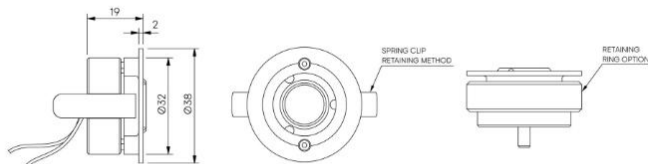

TBC

Attachments _____

None

Mounting Method _____

Spring Clip

Miniature adjustable recessed lighting fixture for Museum, Gallery and Retail displays.

Product Description

The Iris Type S is an IP65 rated adjustable compact recessed and highly efficient fixture designed to provide precise illumination for Museum, Gallery and Retail applications. Iris Type S is suitable where an airtight seal is required.