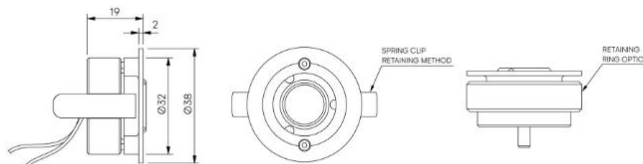

Anodised Black

Attachments _____

None

Mounting Method _____

Spring Clip

Miniature adjustable recessed lighting fixture for Museum, Gallery and Retail displays.

Product Description

The Iris Type S is an IP65 rated adjustable compact recessed and highly efficient fixture designed to provide precise illumination for Museum, Gallery and Retail applications. Iris Type S is suitable where an airtight seal is required.